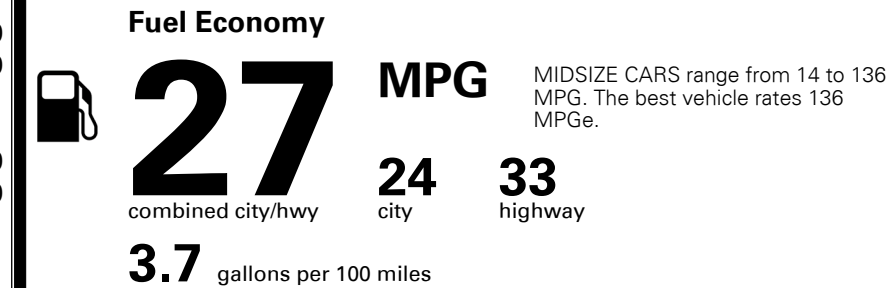

\$ 24,990.00

\$495.00  
 \$1,000.00  
 \$130.00  
 \$80.00

MSRP INCLUDING OPTIONS

\$ 26,695.00

INLAND FREIGHT AND HANDLING

\$ 925.00

**TOTAL MANUFACTURER'S SUGGESTED RETAIL PRICE ▶**

\$ 27,620.00

TOTAL ADDITIONAL WEIGHT: 14.5

**EPA DOT Fuel Economy and Environment**

Gasoline Vehicle

**You save \$0**  
 in fuel costs over 5 years compared to the average new vehicle.

**Annual fuel cost \$1,400**

Actual results will vary for many reasons, including driving conditions and how you drive and maintain your vehicle. The average new vehicle gets 27 MPG and costs \$7,000 to fuel over 5 years. Cost estimates are based on 15,000 miles per year at \$ 2.55 per gallon. MPGe is miles per gasoline gallon equivalent. Vehicle emissions are a significant cause of climate change and smog.