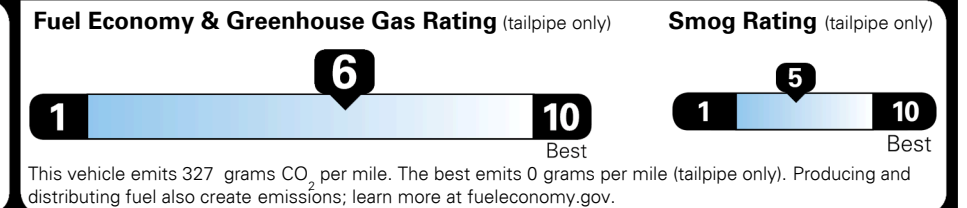

TOTAL ADDITIONAL WEIGHT: 14.5

**EPA DOT Fuel Economy and Environment**

Gasoline Vehicle

**You save \$0**  
 in fuel costs over 5 years compared to the average new vehicle.

**Annual fuel cost \$1,400**

Actual results will vary for many reasons, including driving conditions and how you drive and maintain your vehicle. The average new vehicle gets 27 MPG and costs \$7,000 to fuel over 5 years. Cost estimates are based on 15,000 miles per year at \$ 2.55 per gallon. MPGe is miles per gasoline gallon equivalent. Vehicle emissions are a significant cause of climate change and smog.

**fueleconomy.gov**

Calculate personalized estimates and compare vehicles

**GOVERNMENT 5-STAR SAFETY RATINGS**

**Overall Vehicle Score** ★ ★ ★ ★ ★

Based on the combined rating of frontal, side and rollover. Should ONLY be compared to other vehicles of similar size and weight.