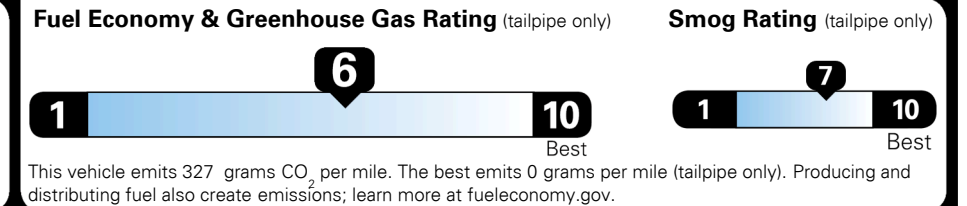

Actual results will vary for many reasons, including driving conditions and how you drive and maintain your vehicle. The average new vehicle gets 27 MPG and costs $7,000 to fuel over 5 years. Cost estimates are based on 15,000 miles per year at $ 2.55 per gallon. MPGe is miles per gasoline gallon equivalent. Vehicle emissions are a significant cause of climate change and smog.

fueleconomy.gov

Calculate personalized estimates and compare vehicles

GOVERNMENT 5-STAR SAFETY RATINGS

Overall Vehicle Score ★ ★ ★ ★ ★

Based on the combined rating of frontal, side and rollover. Should ONLY be compared to other vehicles of similar size and weight.

Frontal Driver ★ ★ ★ ★ ★

Crash Passenger ★ ★ ★ ★ ★

Based on the risk of injury in a frontal impact. Should ONLY be compared to other vehicles of similar size and weight.

Side Front seat ★ ★ ★ ★ ★

Crash Rear seat ★ ★ ★ ★ ★

Star ratings based on the risk of injury in a side impact.

Rollover ★ ★ ★ ★ ★

Star ratings based on the risk of rollover in a single-vehicle crash.

Star ratings range from 1 to 5 stars (★★★★★) with 5 being the highest.

Source: National Highway Traffic Safety Administration (NHTSA).

www.safercar.gov or 1-888-327-4236

Manufacturer's suggested retail price includes Manufacturer's recommended pre-delivery service. License and title fees, state and local taxes and other dealer installed options and accessories are not included in the manufacturer's suggested retail price.

PARTS CONTENT INFORMATION

FOR VEHICLES IN THIS CAR LINE U.S./CANADIAN PARTS CONTENT: 56 %

MAJOR SOURCES OF FOREIGN PARTS: KOREA: 42%

NOTE: PARTS CONTENT DOES NOT INCLUDE FINAL ASSEMBLY, DISTRIBUTION, OR OTHER NON-PARTS COSTS.

FOR THIS VEHICLE FINAL ASSEMBLY POINT: WEST POINT, GA, USA

COUNTRY OF ORIGIN

ENGINE: USA

TRANSMISSION: USA