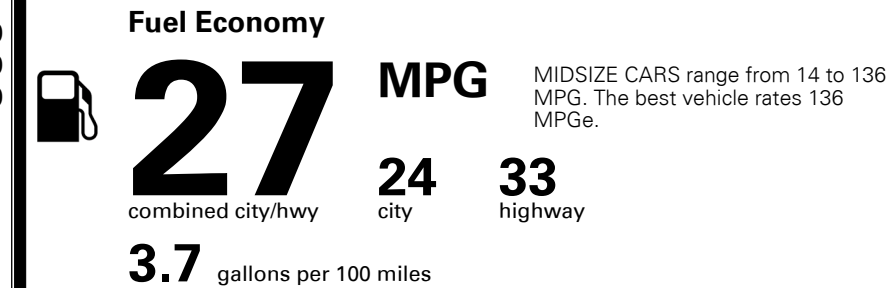

EXTERIOR
Fog Lights, LED Tail Lights, LED DRL
Outside Mirrors w/ LED Turn Signal Indicators
Rear Spoiler

WARRANTY
10 Year/100,000 Mile Limited Powertrain Warranty
5 Year/60,000 Mile Limited Basic Warranty
5 Year/60,000 Mile Roadside Assistance
*Ask dealer for details

MANUFACTURER'S SUGGESTED RETAIL PRICE ▶

$ 24,990.00

ADDITIONAL INSTALLED EQUIPMENT:
(In addition to or in place of standard features)
Carpeted Floor Mats $130.00
Cargo Net $50.00
Wheel Locks $55.00

MSRP INCLUDING OPTIONS

$ 25,225.00

INLAND FREIGHT AND HANDLING

$ 925.00

TOTAL MANUFACTURER'S SUGGESTED RETAIL PRICE ▶

$ 26,150.00

TOTAL ADDITIONAL WEIGHT: 8.6

EPA DOT Fuel Economy and Environment

Gasoline Vehicle

You save $0
in fuel costs over 5 years compared to the average new vehicle.

Annual fuel cost $1,400