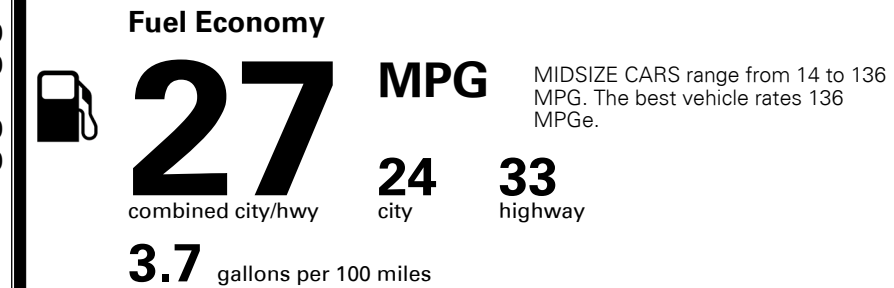

EXTERIOR
Outside Mirrors w/ LED Turn Signal Indicators
Single Projection Headlights w/ LED DRL

WARRANTY
10 Year/100,000 Mile Limited Powertrain Warranty
5 Year/60,000 Mile Limited Basic Warranty
5 Year/60,000 Mile Roadside Assistance
*Ask dealer for details

MANUFACTURER'S SUGGESTED RETAIL PRICE ▶

$ 22,990.00

ADDITIONAL INSTALLED EQUIPMENT:
(In addition to or in place of standard features)
Snow White Pearl Paint $495.00
LX Wheel & Tire Upgrade $500.00
- 17" Alloy Wheels and Tires
Cargo Mat $95.00
Carpeted Floor Mats $130.00

MSRP INCLUDING OPTIONS

$ 24,210.00

INLAND FREIGHT AND HANDLING

$ 925.00

TOTAL MANUFACTURER'S SUGGESTED RETAIL PRICE ▶

$ 25,135.00

TOTAL ADDITIONAL WEIGHT: 16.1

EPA DOT Fuel Economy and Environment

Gasoline Vehicle

You save $0
in fuel costs over 5 years compared to the average new vehicle.

Annual fuel cost
$1,400