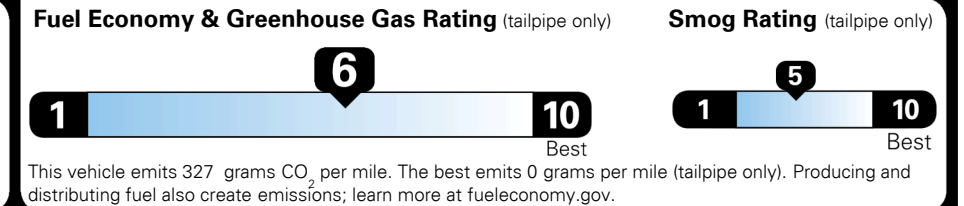

Actual results will vary for many reasons, including driving conditions and how you drive and maintain your vehicle. The average new vehicle gets 27 MPG and costs $7,000 to fuel over 5 years. Cost estimates are based on 15,000 miles per year at $ 2.55 per gallon. MPGe is miles per gasoline gallon equivalent. Vehicle emissions are a significant cause of climate change and smog.

fueleconomy.gov

Calculate personalized estimates and compare vehicles

GOVERNMENT 5-STAR SAFETY RATINGS

Overall Vehicle Score ★★★★★
Based on the combined rating of frontal, side and rollover. Should ONLY be compared to other vehicles of similar size and weight.

Frontal Crash ★★★★★
Driver Passenger
Based on the risk of injury in a frontal impact. Should ONLY be compared to other vehicles of similar size and weight.

Side Crash ★★★★★
Front seat Rear seat
Star ratings based on the risk of injury in a side impact.

Rollover ★★★★★
Star ratings based on the risk of rollover in a single-vehicle crash.

Star ratings range from 1 to 5 stars (★★★★★) with 5 being the highest.
Source: National Highway Traffic Safety Administration (NHTSA).
www.safercar.gov or 1-888-327-4236

Manufacturer's suggested retail price includes Manufacturer's recommended pre-delivery service. License and title fees, state and local taxes and other dealer installed options and accessories are not included in the manufacturer's suggested retail price.

PARTS CONTENT INFORMATION

FOR VEHICLES IN THIS CAR LINE U.S./CANADIAN PARTS CONTENT: 56 %

MAJOR SOURCES OF FOREIGN PARTS: KOREA: 42%

NOTE: PARTS CONTENT DOES NOT INCLUDE FINAL ASSEMBLY, DISTRIBUTION, OR OTHER NON-PARTS COSTS.

FOR THIS VEHICLE FINAL ASSEMBLY POINT: WEST POINT, GA, USA

COUNTRY OF ORIGIN
ENGINE: USA
TRANSMISSION: USA