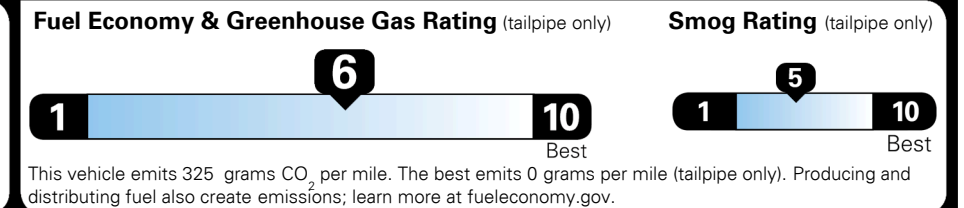

EXTERIOR
Outside Mirrors w/ LED Turn Signal Indicators
Single Projection Headlights w/ LED DRL

WARRANTY
10 Year/100,000 Mile Limited Powertrain Warranty
5 Year/60,000 Mile Limited Basic Warranty
5 Year/60,000 Mile Roadside Assistance
*Ask dealer for details

MANUFACTURER'S SUGGESTED RETAIL PRICE ▶

ADDITIONAL INSTALLED EQUIPMENT:
(In addition to or in place of standard features)
Carpeted Floor Mats $130.00
Cargo Hook $30.00

MSRP INCLUDING OPTIONS $ 23,150.00
INLAND FREIGHT AND HANDLING $ 925.00
TOTAL MANUFACTURER'S SUGGESTED RETAIL PRICE ▶ $ 24,075.00

EPA DOT Fuel Economy and Environment

Gasoline Vehicle

Fuel Economy
29 MPG
combined city/hwy
25 MPG city
35 MPG highway
3.4 gallons per 100 miles
MIDSIZE CARS range from 14 to 136 MPG. The best vehicle rates 136 MPGe.

You save $500
in fuel costs over 5 years compared to the average new vehicle.

Annual fuel cost $1,300

Actual results will vary for many reasons, including driving conditions and how you drive and maintain your vehicle. The average new vehicle gets 27 MPG and costs $7,000 to fuel over 5 years. Cost estimates are based on 15,000 miles per year at $ 2.55 per gallon. MPGe is miles per gasoline gallon equivalent. Vehicle emissions are a significant cause of climate change and smog.

fueleconomy.gov

Calculate personalized estimates and compare vehicles

GOVERNMENT 5-STAR SAFETY RATINGS

Overall Vehicle Score ★ ★ ★ ★ ★
Based on the combined rating of frontal, side and rollover. Should ONLY be compared to other vehicles of similar size and weight.

Frontal Crash	Driver	★ ★ ★ ★ ★
	Passenger	★ ★ ★ ★
Side Crash	Front seat	★ ★ ★ ★ ★
	Rear seat	★ ★ ★ ★ ★
Rollover		★ ★ ★ ★ ★

Star ratings based on the risk of injury in a frontal impact. Should ONLY be compared to other vehicles of similar size and weight.
Star ratings based on the risk of injury in a side impact.
Star ratings based on the risk of rollover in a single-vehicle crash.

Star ratings range from 1 to 5 stars (★★★★★) with 5 being the highest.
Source: National Highway Traffic Safety Administration (NHTSA).
www.safercar.gov or 1-888-327-4236

Manufacturer's suggested retail price includes Manufacturer's recommended pre-delivery service. License and title fees, state and local taxes and other dealer installed options and accessories are not included in the manufacturer's suggested retail price.

PARTS CONTENT INFORMATION

FOR VEHICLES IN THIS CAR LINE U.S./CANADIAN PARTS CONTENT: 56 %

MAJOR SOURCES OF FOREIGN PARTS: KOREA: 42%

NOTE: PARTS CONTENT DOES NOT INCLUDE FINAL ASSEMBLY, DISTRIBUTION, OR OTHER NON-PARTS COSTS.

FOR THIS VEHICLE FINAL ASSEMBLY POINT: WEST POINT, GA, USA

COUNTRY OF ORIGIN
ENGINE: USA
TRANSMISSION: USA

TOTAL ADDITIONAL WEIGHT: 7.8