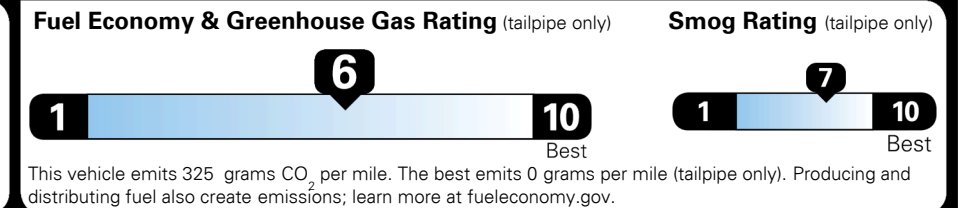

You save $500
in fuel costs over 5 years compared to the average new vehicle.

Annual fuel cost $1,300

Actual results will vary for many reasons, including driving conditions and how you drive and maintain your vehicle. The average new vehicle gets 27 MPG and costs $7,000 to fuel over 5 years. Cost estimates are based on 15,000 miles per year at $ 2.55 per gallon. MPGe is miles per gasoline gallon equivalent. Vehicle emissions are a significant cause of climate change and smog.

fueleconomy.gov

Calculate personalized estimates and compare vehicles

GOVERNMENT 5-STAR SAFETY RATINGS

Overall Vehicle Score ★ ★ ★ ★ ★
Based on the combined rating of frontal, side and rollover. Should ONLY be compared to other vehicles of similar size and weight.

Frontal	Driver	★ ★ ★ ★ ★
Crash	Passenger	★ ★ ★ ★ ★
Side	Front seat	★ ★ ★ ★ ★
Crash	Rear seat	★ ★ ★ ★ ★
Rollover		★ ★ ★ ★ ★

Star ratings based on the risk of injury in a frontal impact. Should ONLY be compared to other vehicles of similar size and weight.

Star ratings based on the risk of injury in a side impact.

Star ratings based on the risk of rollover in a single-vehicle crash.

Star ratings range from 1 to 5 stars (★★★★★) with 5 being the highest. Source: National Highway Traffic Safety Administration (NHTSA). www.safercar.gov or 1-888-327-4236

Manufacturer's suggested retail price includes Manufacturer's recommended pre-delivery service. License and title fees, state and local taxes and other dealer installed options and accessories are not included in the manufacturer's suggested retail price.

PARTS CONTENT INFORMATION

FOR VEHICLES IN THIS CAR LINE U.S./CANADIAN PARTS CONTENT: 56 %

MAJOR SOURCES OF FOREIGN PARTS: KOREA: 42%

NOTE: PARTS CONTENT DOES NOT INCLUDE FINAL ASSEMBLY, DISTRIBUTION, OR OTHER NON-PARTS COSTS.

FOR THIS VEHICLE FINAL ASSEMBLY POINT: WEST POINT, GA, USA

COUNTRY OF ORIGIN ENGINE: USA
TRANSMISSION: USA

TOTAL ADDITIONAL WEIGHT: 7.3