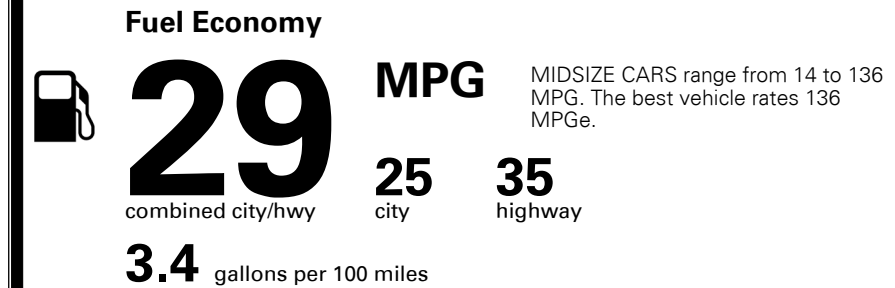

INLAND FREIGHT AND HANDLING \$ 925.00

TOTAL MANUFACTURER'S SUGGESTED RETAIL PRICE ▶ \$ 24,540.00

EPA DOT Fuel Economy and Environment

Gasoline Vehicle

You save \$500
 in fuel costs over 5 years compared to the average new vehicle.