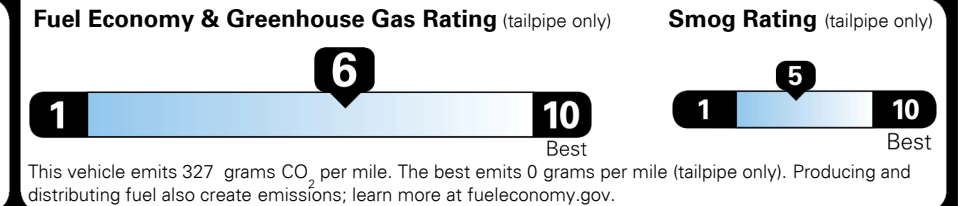

## EPA DOT Fuel Economy and Environment

Gasoline Vehicle

**You save \$0**  
 in fuel costs over 5 years compared to the average new vehicle.

**Annual fuel cost \$1,400**

Actual results will vary for many reasons, including driving conditions and how you drive and maintain your vehicle. The average new vehicle gets 27 MPG and costs \$7,000 to fuel over 5 years. Cost estimates are based on 15,000 miles per year at \$ 2.55 per gallon. MPGe is miles per gasoline gallon equivalent. Vehicle emissions are a significant cause of climate change and smog.