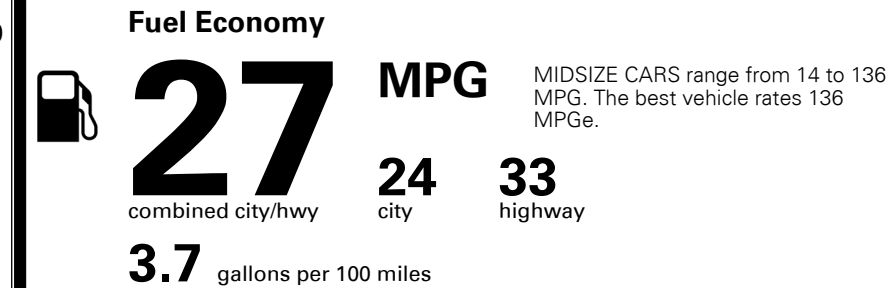

## EPA DOT Fuel Economy and Environment

Gasoline Vehicle

**You save \$0**  
 in fuel costs over 5 years compared to the average new vehicle.

**Annual fuel cost \$1,400**

Actual results will vary for many reasons, including driving conditions and how you drive and maintain your vehicle. The average new vehicle gets 27 MPG and costs \$7,000 to fuel over 5 years. Cost estimates are based on 15,000 miles per year at \$ 2.55 per gallon. MPGe is miles per gasoline gallon equivalent. Vehicle emissions are a significant cause of climate change and smog.