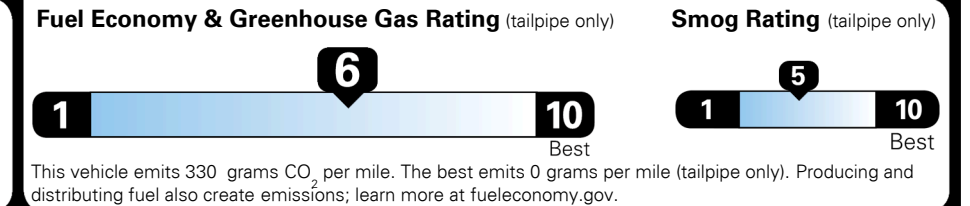

\$ 925.00

TOTAL MANUFACTURER'S SUGGESTED RETAIL PRICE ▶

\$ 26,245.00

TOTAL ADDITIONAL WEIGHT: 7.3

#1 MASS MARKET BRAND IN
 J.D. POWER INITIAL QUALITY,
 5 YEARS IN A ROW.

GIVE IT EVERYTHING KIA

For J.D. Power 2019 award information, go to jdpower.com/awards for more details.

EPA DOT Fuel Economy and Environment

Gasoline Vehicle

You save \$0
 in fuel costs over 5 years compared to the average new vehicle.

Annual fuel cost
\$1,500

Actual results will vary for many reasons, including driving conditions and how you drive and maintain your vehicle. The average new vehicle gets 27 MPG and costs \$7,500 to fuel over 5 years. Cost estimates are based on 15,000 miles per year at \$ 2.70 per gallon. MPGe is miles per gasoline gallon equivalent. Vehicle emissions are a significant cause of climate change and smog.