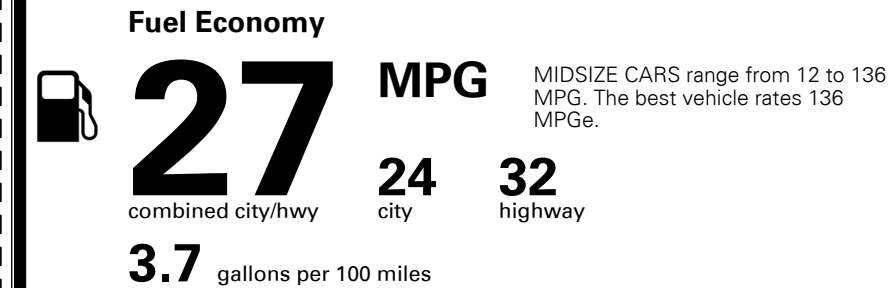

\$ 925.00

TOTAL MANUFACTURER'S SUGGESTED RETAIL PRICE ▶

\$ 26,245.00

TOTAL ADDITIONAL WEIGHT: 7.3

#1 MASS MARKET BRAND IN
 J.D. POWER INITIAL QUALITY,
 5 YEARS IN A ROW.

GIVE IT EVERYTHING KIA

For J.D. Power 2019 award information, go to jdpower.com/awards for more details.

EPA DOT Fuel Economy and Environment

Gasoline Vehicle

You save \$0
 in fuel costs over 5 years compared to the average new vehicle.

Annual fuel cost
\$1,500

Actual results will vary for many reasons, including driving conditions and how you drive and maintain your vehicle. The average new vehicle gets 27 MPG and costs \$7,500 to fuel over 5 years. Cost estimates are based on 15,000 miles per year at \$ 2.70 per gallon. MPGe is miles per gasoline gallon equivalent. Vehicle emissions are a significant cause of climate change and smog.