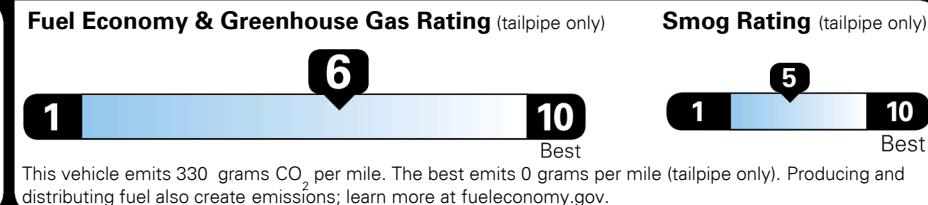

Actual results will vary for many reasons, including driving conditions and how you drive and maintain your vehicle. The average new vehicle gets 27 MPG and costs $7,500 to fuel over 5 years. Cost estimates are based on 15,000 miles per year at $ 2.70 per gallon. MPGe is miles per gasoline gallon equivalent. Vehicle emissions are a significant cause of climate change and smog.

fuelconomy.gov

Calculate personalized estimates and compare vehicles