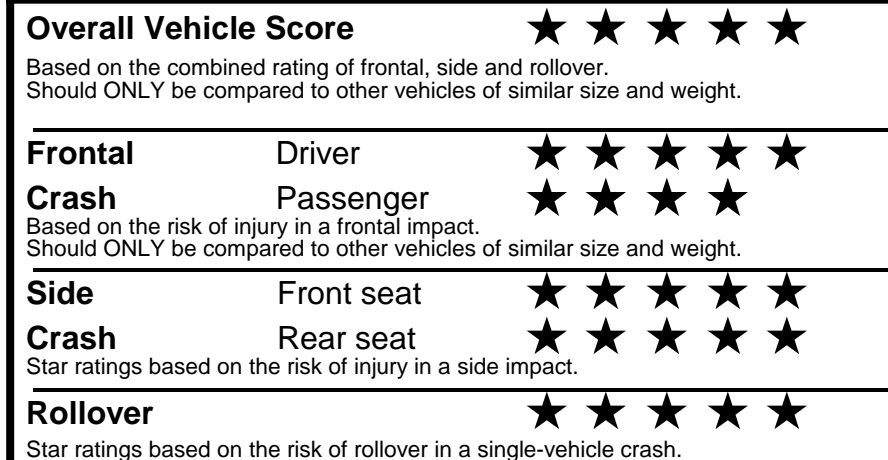

fuelconomy.gov

Calculate personalized estimates and compare vehicles

GOVERNMENT 5-STAR SAFETY RATINGS

Star ratings range from 1 to 5 stars (★★★★★) with 5 being the highest. Source: National Highway Traffic Safety Administration (NHTSA). www.safercar.gov or 1-888-327-4236