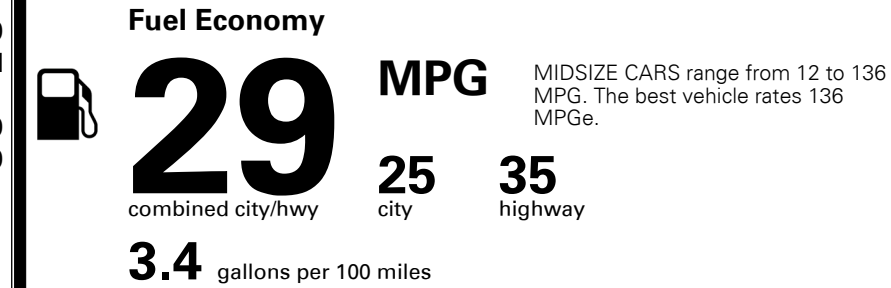

MANUFACTURER'S SUGGESTED RETAIL PRICE ▶

$ 23,190.00

ADDITIONAL INSTALLED EQUIPMENT:
(In addition to or in place of standard features)
Snow White Pearl Paint $495.00
Brown Interior Color Package $95.00
- Brown Cloth Seats $135.00
Cargo Mat
Carpeted Floor Mats

MSRP INCLUDING OPTIONS

$ 23,915.00

INLAND FREIGHT AND HANDLING

$ 925.00

TOTAL MANUFACTURER'S SUGGESTED RETAIL PRICE ▶

$ 24,840.00

TOTAL ADDITIONAL WEIGHT: 16.1

EPA DOT Fuel Economy and Environment

Gasoline Vehicle

You save $500
in fuel costs over 5 years compared to the average new vehicle.

Annual fuel cost $1,400