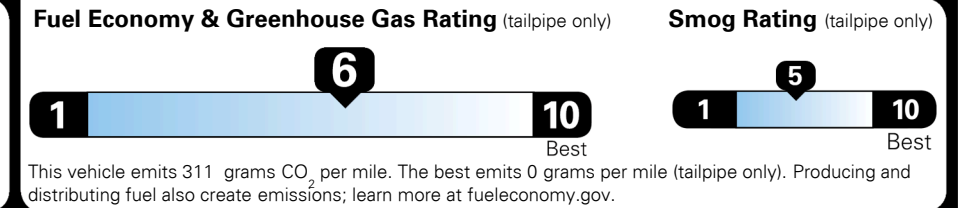

Actual results will vary for many reasons, including driving conditions and how you drive and maintain your vehicle. The average new vehicle gets 27 MPG and costs $7,500 to fuel over 5 years. Cost estimates are based on 15,000 miles per year at $ 2.70 per gallon. MPGe is miles per gasoline gallon equivalent. Vehicle emissions are a significant cause of climate change and smog.

fueleconomy.gov

Calculate personalized estimates and compare vehicles

GOVERNMENT 5-STAR SAFETY RATINGS

Overall Vehicle Score ★★★★★

Based on the combined rating of frontal, side and rollover. Should ONLY be compared to other vehicles of similar size and weight.

Frontal Crash Driver ★★★★★

Frontal Crash Passenger ★★★★★

Based on the risk of injury in a frontal impact. Should ONLY be compared to other vehicles of similar size and weight.

Side Crash Front seat ★★★★★

Side Crash Rear seat ★★★★★

Star ratings based on the risk of injury in a side impact.

Rollover ★★★★★

Star ratings based on the risk of rollover in a single-vehicle crash.

Star ratings range from 1 to 5 stars (★★★★★) with 5 being the highest.

Source: National Highway Traffic Safety Administration (NHTSA).

www.safercar.gov or 1-888-327-4236

Manufacturer's suggested retail price includes Manufacturer's recommended pre-delivery service. License and title fees, state and local taxes and other dealer installed options and accessories are not included in the manufacturer's suggested retail price.

PARTS CONTENT INFORMATION

FOR VEHICLES IN THIS CAR LINE U.S./CANADIAN PARTS CONTENT: 60 %

MAJOR SOURCES OF FOREIGN PARTS: KOREA: 40%

NOTE: PARTS CONTENT DOES NOT INCLUDE FINAL ASSEMBLY, DISTRIBUTION, OR OTHER NON-PARTS COSTS.

FOR THIS VEHICLE FINAL ASSEMBLY POINT: WEST POINT, GA, USA

COUNTRY OF ORIGIN

ENGINE: USA

TRANSMISSION: USA