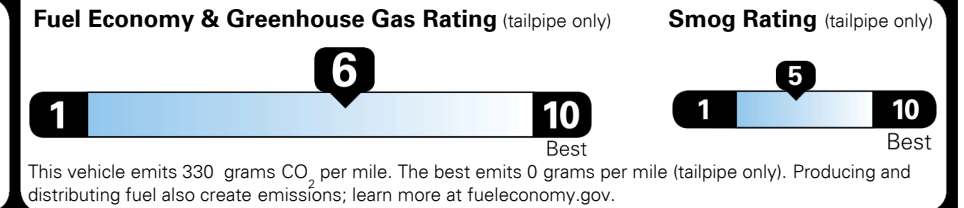

TOTAL MANUFACTURER'S SUGGESTED RETAIL PRICE ▶

\$ 26,040.00

TOTAL ADDITIONAL WEIGHT: 7.8

#1 MASS MARKET BRAND IN
 J.D. POWER INITIAL QUALITY,
 5 YEARS IN A ROW.

GIVE IT EVERYTHING

For J.D. Power 2019 award information, go to jdpower.com/awards for more details.

EPA DOT Fuel Economy and Environment

Gasoline Vehicle

You save \$0
 in fuel costs over 5 years compared to the average new vehicle.

Annual fuel cost
\$1,500

Actual results will vary for many reasons, including driving conditions and how you drive and maintain your vehicle. The average new vehicle gets 27 MPG and costs \$7,500 to fuel over 5 years. Cost estimates are based on 15,000 miles per year at \$ 2.70 per gallon. MPGe is miles per gasoline gallon equivalent. Vehicle emissions are a significant cause of climate change and smog.