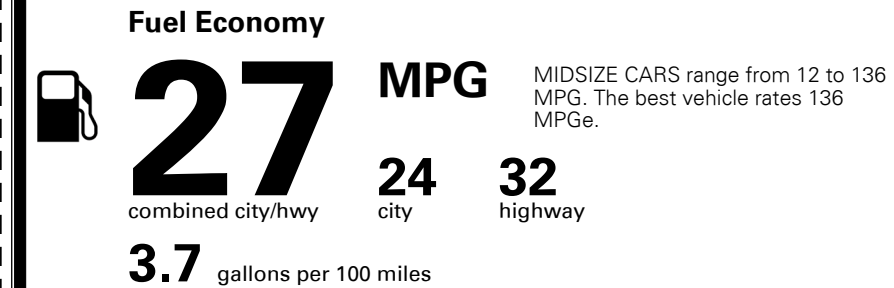

TOTAL MANUFACTURER'S SUGGESTED RETAIL PRICE ▶

\$ 26,040.00

TOTAL ADDITIONAL WEIGHT: 7.8

#1 MASS MARKET BRAND IN
 J.D. POWER INITIAL QUALITY,
 5 YEARS IN A ROW.

GIVE IT EVERYTHING

For J.D. Power 2019 award information, go to jdpower.com/awards for more details.

EPA DOT Fuel Economy and Environment

Gasoline Vehicle

You save \$0
 in fuel costs over 5 years compared to the average new vehicle.

Annual fuel cost
\$1,500

Actual results will vary for many reasons, including driving conditions and how you drive and maintain your vehicle. The average new vehicle gets 27 MPG and costs \$7,500 to fuel over 5 years. Cost estimates are based on 15,000 miles per year at \$ 2.70 per gallon. MPGe is miles per gasoline gallon equivalent. Vehicle emissions are a significant cause of climate change and smog.