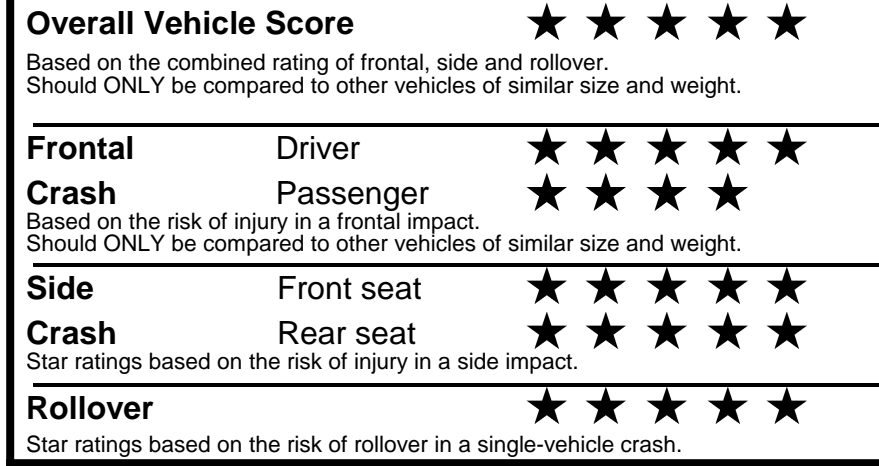

fuel economy.gov

Calculate personalized estimates and compare vehicles

GOVERNMENT 5-STAR SAFETY RATINGS

Star ratings range from 1 to 5 stars (★★★★★) with 5 being the highest. Source: National Highway Traffic Safety Administration (NHTSA). www.safercar.gov or 1-888-327-4236