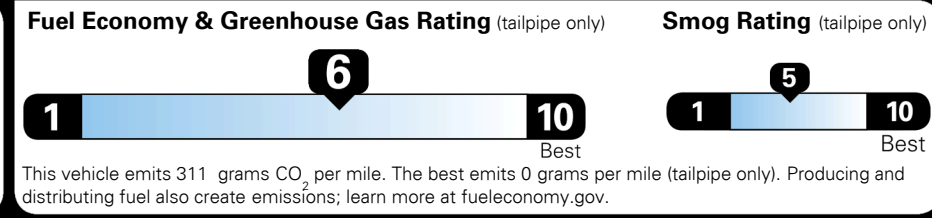

TOTAL MANUFACTURER'S SUGGESTED RETAIL PRICE ▶ \$ 24,250.00

TOTAL ADDITIONAL WEIGHT: 7.3

#1 MASS MARKET BRAND IN J.D. POWER INITIAL QUALITY, 5 YEARS IN A ROW.

GIVE IT EVERYTHING **KIA**

For J.D. Power 2019 award information, go to jdpower.com/awards for more details.

EPA DOT Fuel Economy and Environment

Gasoline Vehicle

You save \$500
 in fuel costs over 5 years compared to the average new vehicle.

Annual fuel cost \$1,400

Actual results will vary for many reasons, including driving conditions and how you drive and maintain your vehicle. The average new vehicle gets 27 MPG and costs \$7,500 to fuel over 5 years. Cost estimates are based on 15,000 miles per year at \$ 2.70 per gallon. MPGe is miles per gasoline gallon equivalent. Vehicle emissions are a significant cause of climate change and smog.