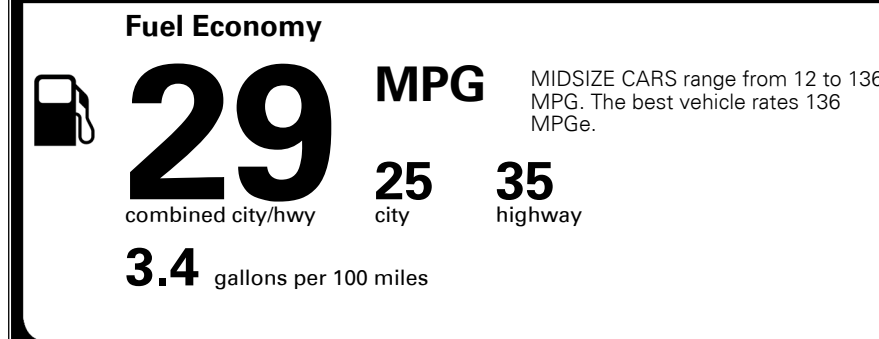

TOTAL MANUFACTURER'S SUGGESTED RETAIL PRICE ▶ \$ 24,250.00

TOTAL ADDITIONAL WEIGHT: 7.3

#1 MASS MARKET BRAND IN J.D. POWER INITIAL QUALITY, 5 YEARS IN A ROW.

GIVE IT EVERYTHING **KIA**

For J.D. Power 2019 award information, go to jdpower.com/awards for more details.

EPA DOT Fuel Economy and Environment

Gasoline Vehicle

You save \$500
 in fuel costs over 5 years compared to the average new vehicle.

Annual fuel cost \$1,400

Actual results will vary for many reasons, including driving conditions and how you drive and maintain your vehicle. The average new vehicle gets 27 MPG and costs \$7,500 to fuel over 5 years. Cost estimates are based on 15,000 miles per year at \$ 2.70 per gallon. MPGe is miles per gasoline gallon equivalent. Vehicle emissions are a significant cause of climate change and smog.