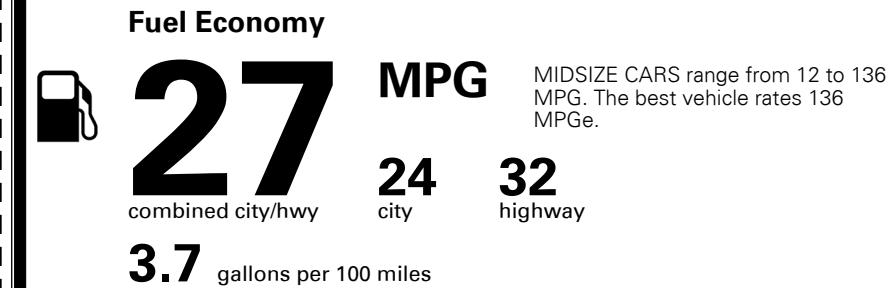

MSRP INCLUDING OPTIONS

\$ 26,320.00

INLAND FREIGHT AND HANDLING

\$ 925.00

TOTAL MANUFACTURER'S SUGGESTED RETAIL PRICE ▶

\$ 27,245.00

EPA DOT Fuel Economy and Environment

Gasoline Vehicle