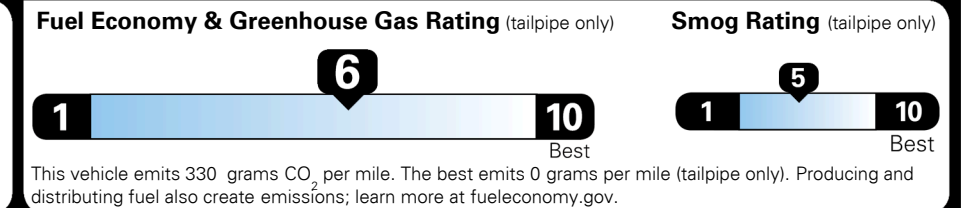

Actual results will vary for many reasons, including driving conditions and how you drive and maintain your vehicle. The average new vehicle gets 27 MPG and costs $7,500 to fuel over 5 years. Cost estimates are based on 15,000 miles per year at $ 2.70 per gallon. MPGe is miles per gasoline gallon equivalent. Vehicle emissions are a significant cause of climate change and smog.

fueleconomy.gov

Calculate personalized estimates and compare vehicles

GOVERNMENT 5-STAR SAFETY RATINGS

Overall Vehicle Score ★ ★ ★ ★ ★

Based on the combined rating of frontal, side and rollover. Should ONLY be compared to other vehicles of similar size and weight.

Frontal Driver ★ ★ ★ ★ ★

Crash Passenger ★ ★ ★ ★ ★

Based on the risk of injury in a frontal impact. Should ONLY be compared to other vehicles of similar size and weight.

Side Front seat ★ ★ ★ ★ ★

Crash Rear seat ★ ★ ★ ★ ★

Star ratings based on the risk of injury in a side impact.

Rollover ★ ★ ★ ★ ★

Star ratings based on the risk of rollover in a single-vehicle crash.

Star ratings range from 1 to 5 stars (★★★★★) with 5 being the highest.

Source: National Highway Traffic Safety Administration (NHTSA).

www.safercar.gov or 1-888-327-4236

Manufacturer's suggested retail price includes Manufacturer's recommended pre-delivery service. License and title fees, state and local taxes and other dealer installed options and accessories are not included in the manufacturer's suggested retail price.

PARTS CONTENT INFORMATION

FOR VEHICLES IN THIS CAR LINE U.S./CANADIAN PARTS CONTENT: 60 %

MAJOR SOURCES OF FOREIGN PARTS: KOREA: 40%

NOTE: PARTS CONTENT DOES NOT INCLUDE FINAL ASSEMBLY, DISTRIBUTION, OR OTHER NON-PARTS COSTS.

FOR THIS VEHICLE FINAL ASSEMBLY POINT: WEST POINT, GA, USA

COUNTRY OF ORIGIN

ENGINE: USA

TRANSMISSION: USA