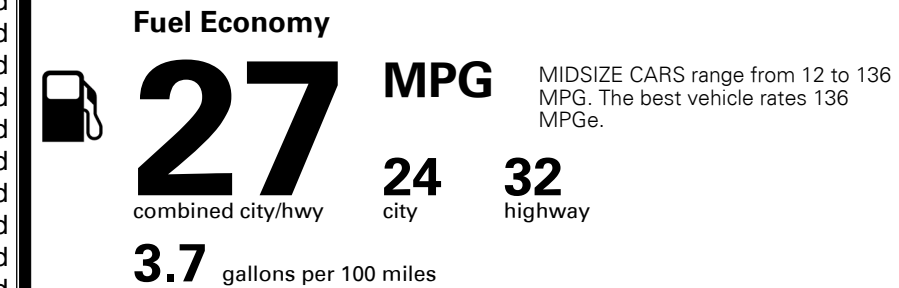

\$75.00
 \$135.00
 \$350.00

MSRP INCLUDING OPTIONS

\$ 25,250.00

INLAND FREIGHT AND HANDLING

\$ 925.00

TOTAL MANUFACTURER'S SUGGESTED RETAIL PRICE ▶

\$ 26,175.00

TOTAL ADDITIONAL WEIGHT: 8.8

EPA DOT Fuel Economy and Environment

Gasoline Vehicle

You save \$0
 in fuel costs over 5 years compared to the average new vehicle.

Annual fuel cost \$1,500

Actual results will vary for many reasons, including driving conditions and how you drive and maintain your vehicle. The average new vehicle gets 27 MPG and costs \$7,500 to fuel over 5 years. Cost estimates are based on 15,000 miles per year at \$ 2.70 per gallon. MPGe is miles per gasoline gallon equivalent. Vehicle emissions are a significant cause of climate change and smog.