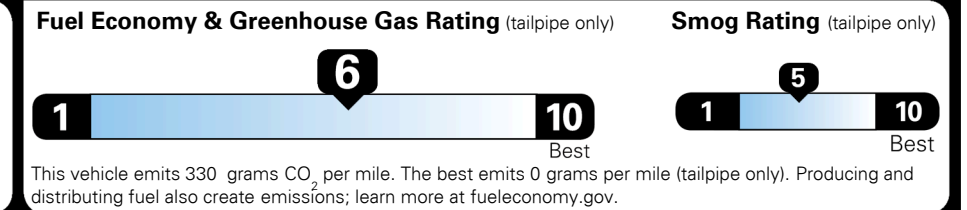

\$75.00
 \$135.00
 \$350.00

MSRP INCLUDING OPTIONS

\$ 25,250.00

INLAND FREIGHT AND HANDLING

\$ 925.00

TOTAL MANUFACTURER'S SUGGESTED RETAIL PRICE ▶

\$ 26,175.00

TOTAL ADDITIONAL WEIGHT: 8.8

EPA DOT Fuel Economy and Environment

Gasoline Vehicle

You save \$0
 in fuel costs over 5 years compared to the average new vehicle.

Annual fuel cost \$1,500

Actual results will vary for many reasons, including driving conditions and how you drive and maintain your vehicle. The average new vehicle gets 27 MPG and costs \$7,500 to fuel over 5 years. Cost estimates are based on 15,000 miles per year at \$ 2.70 per gallon. MPGe is miles per gasoline gallon equivalent. Vehicle emissions are a significant cause of climate change and smog.