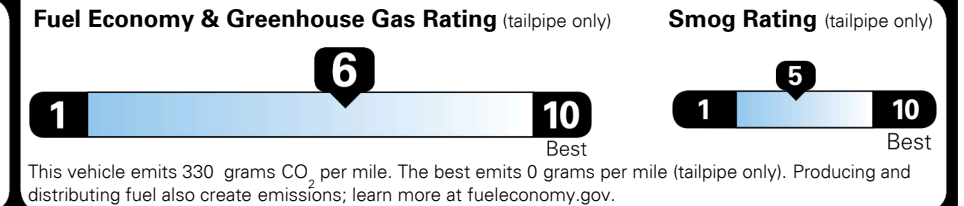

\$ 925.00

TOTAL MANUFACTURER'S SUGGESTED RETAIL PRICE ▶

\$ 26,245.00

TOTAL ADDITIONAL WEIGHT: 7.3

#1 MASS MARKET BRAND IN
 J.D. POWER INITIAL QUALITY,
 5 YEARS IN A ROW.

GIVE IT EVERYTHING

For J.D. Power 2019 award information, go to jdpower.com/awards for more details.

EPA DOT Fuel Economy and Environment

Gasoline Vehicle

You save \$0
 in fuel costs over 5 years compared to the average new vehicle.

Annual fuel cost
\$1,500

Actual results will vary for many reasons, including driving conditions and how you drive and maintain your vehicle. The average new vehicle gets 27 MPG and costs \$7,500 to fuel over 5 years. Cost estimates are based on 15,000 miles per year at \$ 2.70 per gallon. MPGe is miles per gasoline gallon equivalent. Vehicle emissions are a significant cause of climate change and smog.