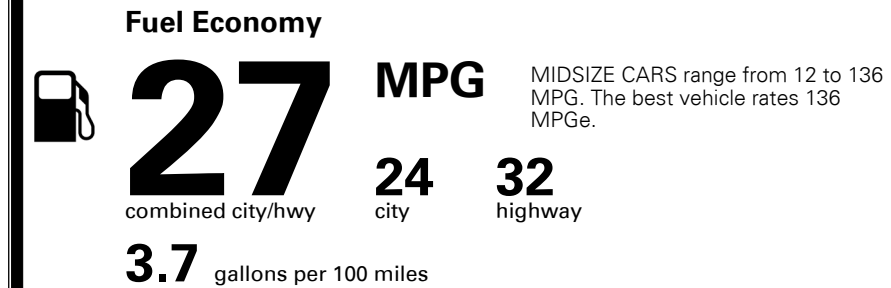

\$ 925.00

TOTAL MANUFACTURER'S SUGGESTED RETAIL PRICE ▶

\$ 26,245.00

TOTAL ADDITIONAL WEIGHT: 7.3

#1 MASS MARKET BRAND IN
 J.D. POWER INITIAL QUALITY,
 5 YEARS IN A ROW.

GIVE IT EVERYTHING

For J.D. Power 2019 award information, go to jdpower.com/awards for more details.

EPA DOT Fuel Economy and Environment

Gasoline Vehicle

You save \$0
 in fuel costs over 5 years compared to the average new vehicle.

Annual fuel cost
\$1,500

Actual results will vary for many reasons, including driving conditions and how you drive and maintain your vehicle. The average new vehicle gets 27 MPG and costs \$7,500 to fuel over 5 years. Cost estimates are based on 15,000 miles per year at \$ 2.70 per gallon. MPGe is miles per gasoline gallon equivalent. Vehicle emissions are a significant cause of climate change and smog.