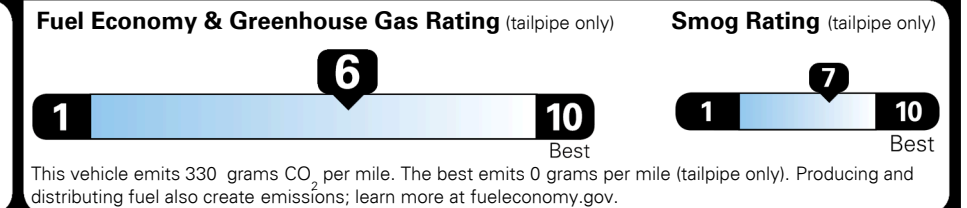

\$ 925.00

TOTAL MANUFACTURER'S SUGGESTED RETAIL PRICE ▶

\$ 26,245.00

#1 MASS MARKET BRAND IN
 J.D. POWER INITIAL QUALITY,
 5 YEARS IN A ROW.

GIVE IT EVERYTHING

For J.D. Power 2019 award information, go to jdpower.com/awards for more details.

EPA DOT Fuel Economy and Environment

Gasoline Vehicle

You save \$0
 in fuel costs over 5 years compared to the average new vehicle.

Annual fuel cost
\$1,500

Actual results will vary for many reasons, including driving conditions and how you drive and maintain your vehicle. The average new vehicle gets 27 MPG and costs \$7,500 to fuel over 5 years. Cost estimates are based on 15,000 miles per year at \$ 2.70 per gallon. MPGe is miles per gasoline gallon equivalent. Vehicle emissions are a significant cause of climate change and smog.