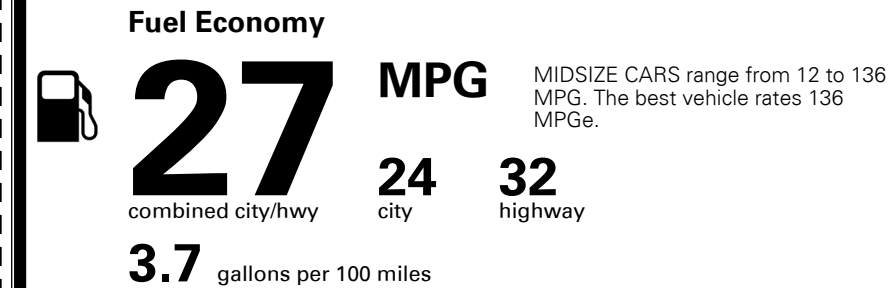

\$ 925.00

TOTAL MANUFACTURER'S SUGGESTED RETAIL PRICE ▶

\$ 26,245.00

#1 MASS MARKET BRAND IN
 J.D. POWER INITIAL QUALITY,
 5 YEARS IN A ROW.

GIVE IT EVERYTHING

For J.D. Power 2019 award information, go to jdpower.com/awards for more details.

EPA DOT Fuel Economy and Environment

Gasoline Vehicle

You save \$0
 in fuel costs over 5 years compared to the average new vehicle.

Annual fuel cost
\$1,500

Actual results will vary for many reasons, including driving conditions and how you drive and maintain your vehicle. The average new vehicle gets 27 MPG and costs \$7,500 to fuel over 5 years. Cost estimates are based on 15,000 miles per year at \$ 2.70 per gallon. MPGe is miles per gasoline gallon equivalent. Vehicle emissions are a significant cause of climate change and smog.