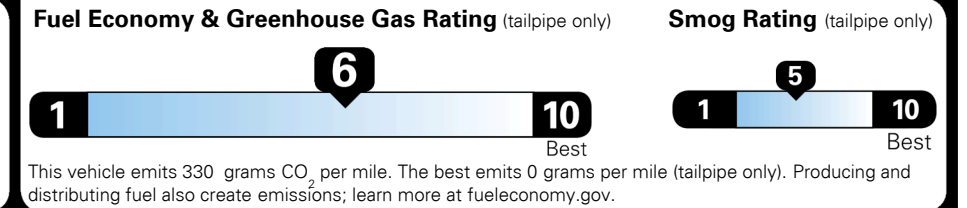

Actual results will vary for many reasons, including driving conditions and how you drive and maintain your vehicle. The average new vehicle gets 27 MPG and costs $7,500 to fuel over 5 years. Cost estimates are based on 15,000 miles per year at $ 2.70 per gallon. MPGe is miles per gasoline gallon equivalent. Vehicle emissions are a significant cause of climate change and smog.

fuelconomy.gov

Calculate personalized estimates and compare vehicles

GOVERNMENT 5-STAR SAFETY RATINGS

Overall Vehicle Score ★★★★★

Based on the combined rating of frontal, side and rollover. Should ONLY be compared to other vehicles of similar size and weight.

Frontal Driver ★★★★★

Crash Passenger ★★★★★

Based on the risk of injury in a frontal impact. Should ONLY be compared to other vehicles of similar size and weight.

Side Front seat ★★★★★

Crash Rear seat ★★★★★

Star ratings based on the risk of injury in a side impact.

Rollover ★★★★★

Star ratings based on the risk of rollover in a single-vehicle crash.

Star ratings range from 1 to 5 stars (★★★★★) with 5 being the highest.

Source: National Highway Traffic Safety Administration (NHTSA).

www.safercar.gov or 1-888-327-4236

Manufacturer's suggested retail price includes Manufacturer's recommended pre-delivery service. License and title fees, state and local taxes and other dealer installed options and accessories are not included in the manufacturer's suggested retail price.

PARTS CONTENT INFORMATION

FOR VEHICLES IN THIS CAR LINE U.S./CANADIAN PARTS CONTENT: 60 %

MAJOR SOURCES OF FOREIGN PARTS: KOREA: 40%

NOTE: PARTS CONTENT DOES NOT INCLUDE FINAL ASSEMBLY, DISTRIBUTION, OR OTHER NON-PARTS COSTS.

FOR THIS VEHICLE FINAL ASSEMBLY POINT: WEST POINT, GA, USA

COUNTRY OF ORIGIN

ENGINE: USA

TRANSMISSION: USA