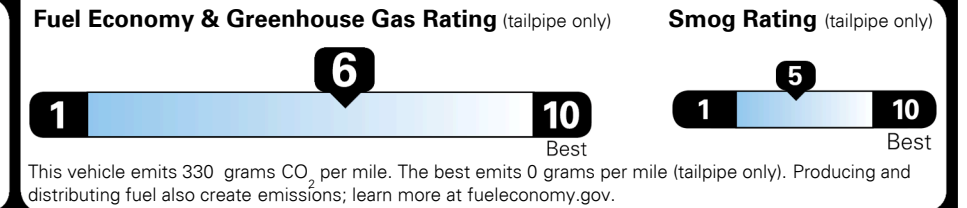

TOTAL ADDITIONAL WEIGHT: 7.3

EPA DOT Fuel Economy and Environment

Gasoline Vehicle

You save \$0
 in fuel costs over 5 years compared to the average new vehicle.

Annual fuel cost \$1,500

Actual results will vary for many reasons, including driving conditions and how you drive and maintain your vehicle. The average new vehicle gets 27 MPG and costs \$7,500 to fuel over 5 years. Cost estimates are based on 15,000 miles per year at \$ 2.70 per gallon. MPGe is miles per gasoline gallon equivalent. Vehicle emissions are a significant cause of climate change and smog.

fueleconomy.gov

Calculate personalized estimates and compare vehicles

GOVERNMENT 5-STAR SAFETY RATINGS

Overall Vehicle Score ★ ★ ★ ★ ★

Based on the combined rating of frontal, side and rollover. Should ONLY be compared to other vehicles of similar size and weight.