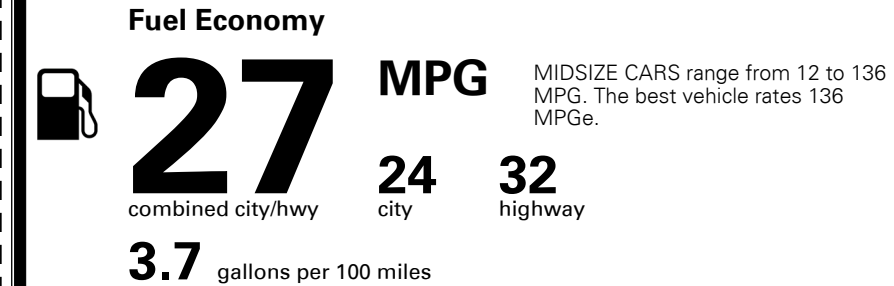

\$1,000.00

\$135.00

MSRP INCLUDING OPTIONS

\$ 25,825.00

INLAND FREIGHT AND HANDLING

\$ 925.00

TOTAL MANUFACTURER'S SUGGESTED RETAIL PRICE ▶

\$ 26,750.00

TOTAL ADDITIONAL WEIGHT: 7.3

EPA DOT Fuel Economy and Environment

Gasoline Vehicle

You save \$0
 in fuel costs over 5 years compared to the average new vehicle.

Annual fuel cost \$1,500

Actual results will vary for many reasons, including driving conditions and how you drive and maintain your vehicle. The average new vehicle gets 27 MPG and costs \$7,500 to fuel over 5 years. Cost estimates are based on 15,000 miles per year at \$ 2.70 per gallon. MPGe is miles per gasoline gallon equivalent. Vehicle emissions are a significant cause of climate change and smog.