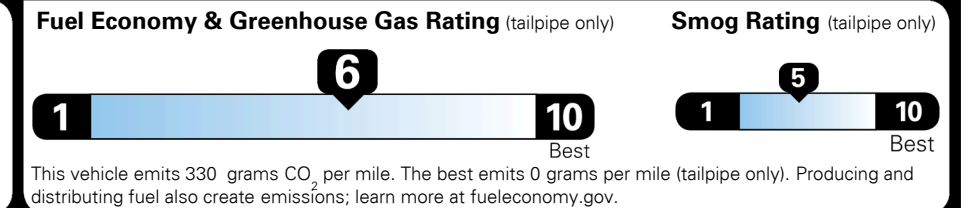

Actual results will vary for many reasons, including driving conditions and how you drive and maintain your vehicle. The average new vehicle gets 27 MPG and costs $7,500 to fuel over 5 years. Cost estimates are based on 15,000 miles per year at $ 2.70 per gallon. MPGe is miles per gasoline gallon equivalent. Vehicle emissions are a significant cause of climate change and smog.

fueleconomy.gov

Calculate personalized estimates and compare vehicles

GOVERNMENT 5-STAR SAFETY RATINGS

Overall Vehicle Score ★ ★ ★ ★ ★

Based on the combined rating of frontal, side and rollover. Should ONLY be compared to other vehicles of similar size and weight.

Frontal Driver ★ ★ ★ ★ ★

Crash Passenger ★ ★ ★ ★ ★

Based on the risk of injury in a frontal impact. Should ONLY be compared to other vehicles of similar size and weight.

Side Front seat ★ ★ ★ ★ ★

Crash Rear seat ★ ★ ★ ★ ★

Star ratings based on the risk of injury in a side impact.

Rollover ★ ★ ★ ★ ★

Star ratings based on the risk of rollover in a single-vehicle crash.

Star ratings range from 1 to 5 stars (★★★★★) with 5 being the highest.

Source: National Highway Traffic Safety Administration (NHTSA).

www.safercar.gov or 1-888-327-4236

Manufacturer's suggested retail price includes Manufacturer's recommended pre-delivery service. License and title fees, state and local taxes and other dealer installed options and accessories are not included in the manufacturer's suggested retail price.

PARTS CONTENT INFORMATION

FOR VEHICLES IN THIS CAR LINE U.S./CANADIAN PARTS CONTENT: 60 %

MAJOR SOURCES OF FOREIGN PARTS: KOREA: 40%

NOTE: PARTS CONTENT DOES NOT INCLUDE FINAL ASSEMBLY, DISTRIBUTION, OR OTHER NON-PARTS COSTS.

FOR THIS VEHICLE FINAL ASSEMBLY POINT: WEST POINT, GA, USA

COUNTRY OF ORIGIN

ENGINE: USA

TRANSMISSION: USA