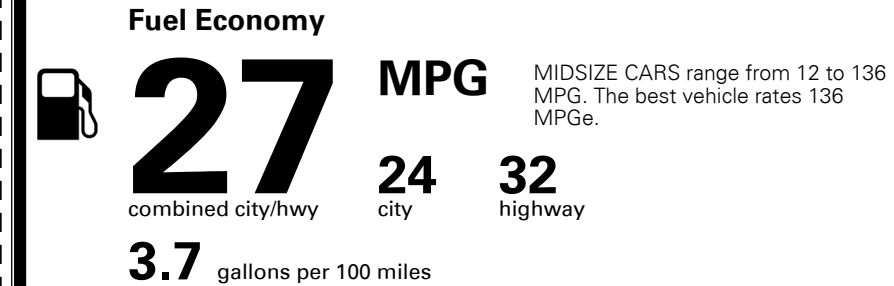

\$1,000.00
 \$135.00
 \$50.00

MSRP INCLUDING OPTIONS

\$ 25,875.00

INLAND FREIGHT AND HANDLING

\$ 925.00

TOTAL MANUFACTURER'S SUGGESTED RETAIL PRICE ▶

\$ 26,800.00

TOTAL ADDITIONAL WEIGHT: 7.8

EPA DOT Fuel Economy and Environment

Gasoline Vehicle

You save \$0
 in fuel costs over 5 years compared to the average new vehicle.

Annual fuel cost \$1,500

Actual results will vary for many reasons, including driving conditions and how you drive and maintain your vehicle. The average new vehicle gets 27 MPG and costs \$7,500 to fuel over 5 years. Cost estimates are based on 15,000 miles per year at \$ 2.70 per gallon. MPGe is miles per gasoline gallon equivalent. Vehicle emissions are a significant cause of climate change and smog.