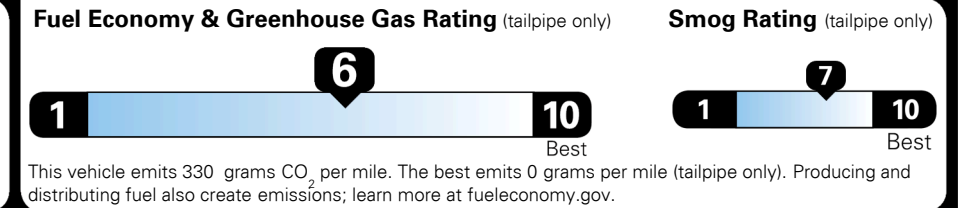

\$1,000.00
 \$135.00
 \$50.00

MSRP INCLUDING OPTIONS

\$ 25,875.00

INLAND FREIGHT AND HANDLING

\$ 925.00

TOTAL MANUFACTURER'S SUGGESTED RETAIL PRICE ▶

\$ 26,800.00

TOTAL ADDITIONAL WEIGHT: 7.8

EPA DOT Fuel Economy and Environment

Gasoline Vehicle

You save \$0
 in fuel costs over 5 years compared to the average new vehicle.

Annual fuel cost \$1,500

Actual results will vary for many reasons, including driving conditions and how you drive and maintain your vehicle. The average new vehicle gets 27 MPG and costs \$7,500 to fuel over 5 years. Cost estimates are based on 15,000 miles per year at \$ 2.70 per gallon. MPGe is miles per gasoline gallon equivalent. Vehicle emissions are a significant cause of climate change and smog.