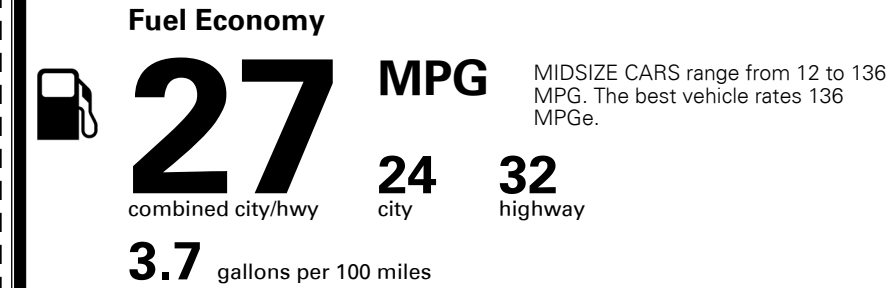

\$1,000.00

\$50.00

MSRP INCLUDING OPTIONS

\$ 25,740.00

INLAND FREIGHT AND HANDLING

\$ 925.00

TOTAL MANUFACTURER'S SUGGESTED RETAIL PRICE ▶

\$ 26,665.00

TOTAL ADDITIONAL WEIGHT: 0.5

EPA DOT Fuel Economy and Environment

Gasoline Vehicle

You save \$0
 in fuel costs over 5 years compared to the average new vehicle.

Annual fuel cost \$1,500

Actual results will vary for many reasons, including driving conditions and how you drive and maintain your vehicle. The average new vehicle gets 27 MPG and costs \$7,500 to fuel over 5 years. Cost estimates are based on 15,000 miles per year at \$ 2.70 per gallon. MPGe is miles per gasoline gallon equivalent. Vehicle emissions are a significant cause of climate change and smog.