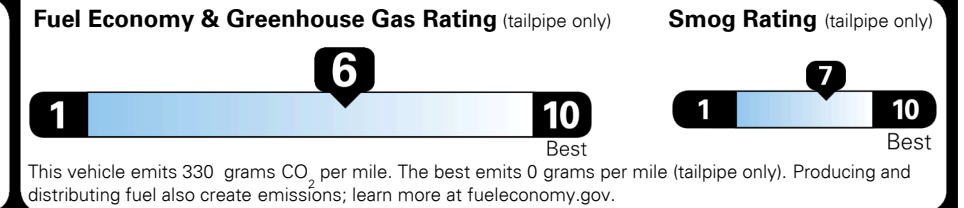

TOTAL ADDITIONAL WEIGHT: 0.5

EPA DOT Fuel Economy and Environment

Gasoline Vehicle

You save \$0
 in fuel costs over 5 years compared to the average new vehicle.

Annual fuel cost \$1,500

Actual results will vary for many reasons, including driving conditions and how you drive and maintain your vehicle. The average new vehicle gets 27 MPG and costs \$7,500 to fuel over 5 years. Cost estimates are based on 15,000 miles per year at \$ 2.70 per gallon. MPGe is miles per gasoline gallon equivalent. Vehicle emissions are a significant cause of climate change and smog.