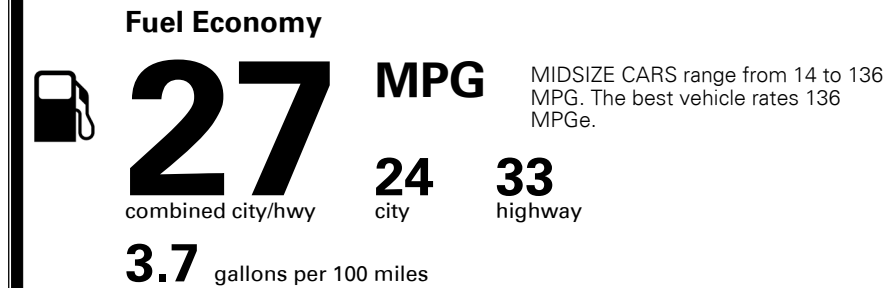

\$ 925.00

TOTAL MANUFACTURER'S SUGGESTED RETAIL PRICE ▶

\$ 26,045.00

TOTAL ADDITIONAL WEIGHT: 7.3

EPA DOT Fuel Economy and Environment

Gasoline Vehicle

You save \$0
 in fuel costs over 5 years compared to the average new vehicle.