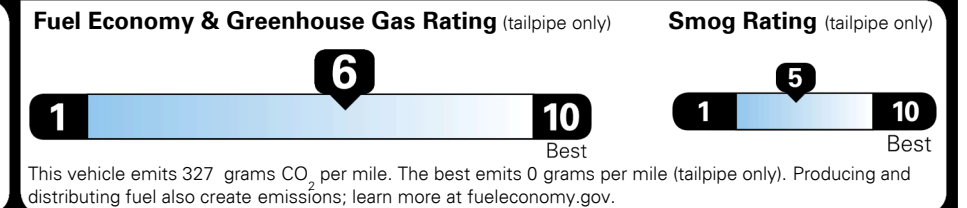

Actual results will vary for many reasons, including driving conditions and how you drive and maintain your vehicle. The average new vehicle gets 27 MPG and costs $7,000 to fuel over 5 years. Cost estimates are based on 15,000 miles per year at $ 2.55 per gallon. MPGe is miles per gasoline gallon equivalent. Vehicle emissions are a significant cause of climate change and smog.

fueleconomy.gov

Calculate personalized estimates and compare vehicles

GOVERNMENT 5-STAR SAFETY RATINGS

Overall Vehicle Score ★★★★★

Based on the combined rating of frontal, side and rollover. Should ONLY be compared to other vehicles of similar size and weight.

Frontal Crash Driver Passenger ★★★★★

Based on the risk of injury in a frontal impact. Should ONLY be compared to other vehicles of similar size and weight.

Side Crash Front seat Rear seat ★★★★★

Star ratings based on the risk of injury in a side impact.

Rollover ★★★★★

Star ratings based on the risk of rollover in a single-vehicle crash.

Star ratings range from 1 to 5 stars (★★★★★) with 5 being the highest.

Source: National Highway Traffic Safety Administration (NHTSA).

www.safercar.gov or 1-888-327-4236

Manufacturer's suggested retail price includes Manufacturer's recommended pre-delivery service. License and title fees, state and local taxes and other dealer installed options and accessories are not included in the manufacturer's suggested retail price.

PARTS CONTENT INFORMATION

FOR VEHICLES IN THIS CAR LINE U.S./CANADIAN PARTS CONTENT: 56 %

MAJOR SOURCES OF FOREIGN PARTS: KOREA: 42%

NOTE: PARTS CONTENT DOES NOT INCLUDE FINAL ASSEMBLY, DISTRIBUTION, OR OTHER NON-PARTS COSTS.

FOR THIS VEHICLE FINAL ASSEMBLY POINT: WEST POINT, GA, USA

COUNTRY OF ORIGIN

ENGINE: USA

TRANSMISSION: USA