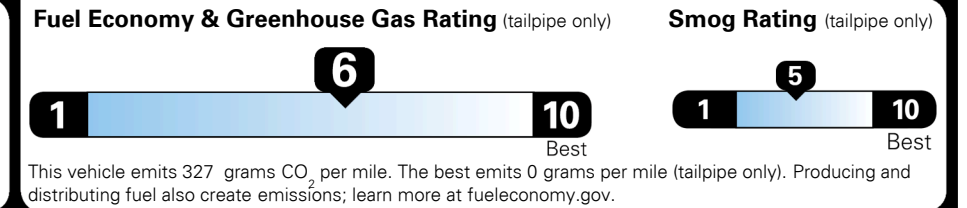

Actual results will vary for many reasons, including driving conditions and how you drive and maintain your vehicle. The average new vehicle gets 27 MPG and costs $7,000 to fuel over 5 years. Cost estimates are based on 15,000 miles per year at $ 2.55 per gallon. MPGe is miles per gasoline gallon equivalent. Vehicle emissions are a significant cause of climate change and smog.

fueleconomy.gov

Calculate personalized estimates and compare vehicles

GOVERNMENT 5-STAR SAFETY RATINGS

Overall Vehicle Score ★ ★ ★ ★ ★

Based on the combined rating of frontal, side and rollover. Should ONLY be compared to other vehicles of similar size and weight.

Frontal Driver ★ ★ ★ ★ ★

Crash Passenger ★ ★ ★ ★ ★

Based on the risk of injury in a frontal impact. Should ONLY be compared to other vehicles of similar size and weight.

Side Front seat ★ ★ ★ ★ ★

Crash Rear seat ★ ★ ★ ★ ★

Star ratings based on the risk of injury in a side impact.

Rollover ★ ★ ★ ★ ★

Star ratings based on the risk of rollover in a single-vehicle crash.

Star ratings range from 1 to 5 stars (★★★★★) with 5 being the highest.

Source: National Highway Traffic Safety Administration (NHTSA).

www.safercar.gov or 1-888-327-4236

Manufacturer's suggested retail price includes Manufacturer's recommended pre-delivery service. License and title fees, state and local taxes and other dealer installed options and accessories are not included in the manufacturer's suggested retail price.

PARTS CONTENT INFORMATION

FOR VEHICLES IN THIS CAR LINE U.S./CANADIAN PARTS CONTENT: 56 %

MAJOR SOURCES OF FOREIGN PARTS: KOREA: 42%

NOTE: PARTS CONTENT DOES NOT INCLUDE FINAL ASSEMBLY, DISTRIBUTION, OR OTHER NON-PARTS COSTS.

FOR THIS VEHICLE FINAL ASSEMBLY POINT: WEST POINT, GA, USA

COUNTRY OF ORIGIN
ENGINE: USA
TRANSMISSION: USA