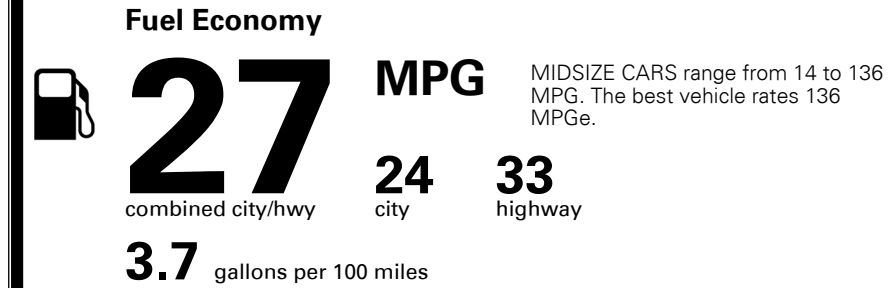

\$ 25,215.00

INLAND FREIGHT AND HANDLING

\$ 925.00

TOTAL MANUFACTURER'S SUGGESTED RETAIL PRICE ▶

\$ 26,140.00

TOTAL ADDITIONAL WEIGHT: 16.1

EPA DOT Fuel Economy and Environment

Gasoline Vehicle

You save \$0
 in fuel costs over 5 years compared to the average new vehicle.

Annual fuel cost \$1,400

Actual results will vary for many reasons, including driving conditions and how you drive and maintain your vehicle. The average new vehicle gets 27 MPG and costs \$7,000 to fuel over 5 years. Cost estimates are based on 15,000 miles per year at \$ 2.55 per gallon. MPGe is miles per gasoline gallon equivalent. Vehicle emissions are a significant cause of climate change and smog.