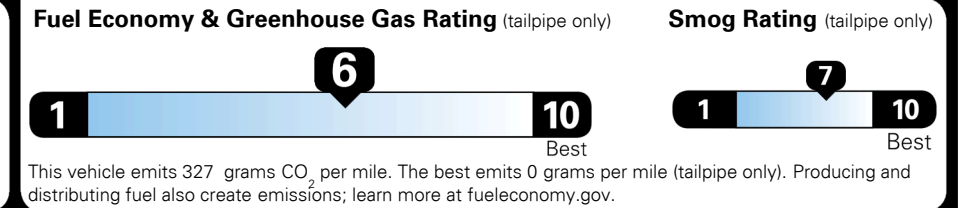

You save $0
in fuel costs over 5 years compared to the average new vehicle.

Annual fuel cost
$1,400

Actual results will vary for many reasons, including driving conditions and how you drive and maintain your vehicle. The average new vehicle gets 27 MPG and costs $7,000 to fuel over 5 years. Cost estimates are based on 15,000 miles per year at $ 2.55 per gallon. MPGe is miles per gasoline gallon equivalent. Vehicle emissions are a significant cause of climate change and smog.

fueleconomy.gov

Calculate personalized estimates and compare vehicles

GOVERNMENT 5-STAR SAFETY RATINGS

Overall Vehicle Score ★★★★★
Based on the combined rating of frontal, side and rollover. Should ONLY be compared to other vehicles of similar size and weight.

Frontal Crash Driver ★★★★★
Passenger ★★★★★
Based on the risk of injury in a frontal impact. Should ONLY be compared to other vehicles of similar size and weight.

Side Crash Front seat ★★★★★
Rear seat ★★★★★
Star ratings based on the risk of injury in a side impact.

Rollover ★★★★★
Star ratings based on the risk of rollover in a single-vehicle crash.

Star ratings range from 1 to 5 stars (★★★★★) with 5 being the highest.
Source: National Highway Traffic Safety Administration (NHTSA).
www.safercar.gov or 1-888-327-4236

Manufacturer's suggested retail price includes Manufacturer's recommended pre-delivery service. License and title fees, state and local taxes and other dealer installed options and accessories are not included in the manufacturer's suggested retail price.

PARTS CONTENT INFORMATION

FOR VEHICLES IN THIS CAR LINE U.S./CANADIAN PARTS CONTENT: 56 %

MAJOR SOURCES OF FOREIGN PARTS: KOREA: 42%

NOTE: PARTS CONTENT DOES NOT INCLUDE FINAL ASSEMBLY, DISTRIBUTION, OR OTHER NON-PARTS COSTS.

FOR THIS VEHICLE FINAL ASSEMBLY POINT: WEST POINT, GA, USA

COUNTRY OF ORIGIN
ENGINE: USA
TRANSMISSION: USA

TOTAL ADDITIONAL WEIGHT: 8.6