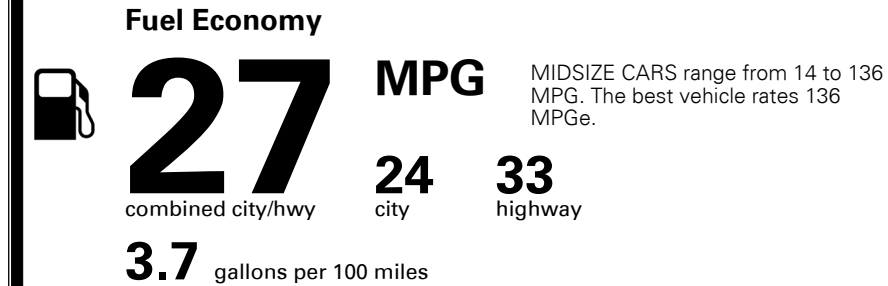

MSRP INCLUDING OPTIONS

\$ 25,630.00

INLAND FREIGHT AND HANDLING

\$ 920.00

TOTAL MANUFACTURER'S SUGGESTED RETAIL PRICE ▶

\$ 26,550.00

EPA DOT Fuel Economy and Environment

Gasoline Vehicle

You save \$0
 in fuel costs over 5 years compared to the average new vehicle.

Annual fuel cost
\$1,400

Actual results will vary for many reasons, including driving conditions and how you drive and maintain your vehicle. The average new vehicle gets 27 MPG and costs \$7,000 to fuel over 5 years. Cost estimates are based on 15,000 miles per year at \$ 2.55 per gallon. MPGe is miles per gasoline gallon equivalent. Vehicle emissions are a significant cause of climate change and smog.