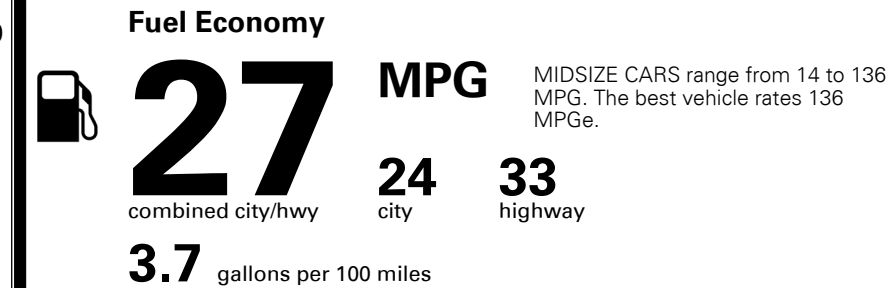

\$ 22,900.00

\$2,000.00

\$130.00

MSRP INCLUDING OPTIONS

\$ 25,030.00

INLAND FREIGHT AND HANDLING

\$ 920.00

TOTAL MANUFACTURER'S SUGGESTED RETAIL PRICE ▶

\$ 25,950.00

TOTAL ADDITIONAL WEIGHT: 7.3

EPA DOT Fuel Economy and Environment

Gasoline Vehicle

You save \$0
 in fuel costs over 5 years compared to the average new vehicle.

Annual fuel cost
\$1,400

This vehicle emits 327 grams CO₂ per mile. The best emits 0 grams per mile (tailpipe only). Producing and distributing fuel also create emissions; learn more at fueleconomy.gov.