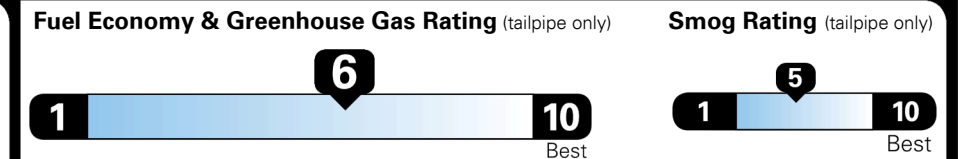

\$ 25,950.00

TOTAL ADDITIONAL WEIGHT: 7.3

EPA DOT Fuel Economy and Environment

Gasoline Vehicle

You save \$0
 in fuel costs over 5 years compared to the average new vehicle.

Annual fuel cost
\$1,400

This vehicle emits 327 grams CO₂ per mile. The best emits 0 grams per mile (tailpipe only). Producing and distributing fuel also create emissions; learn more at fueleconomy.gov.