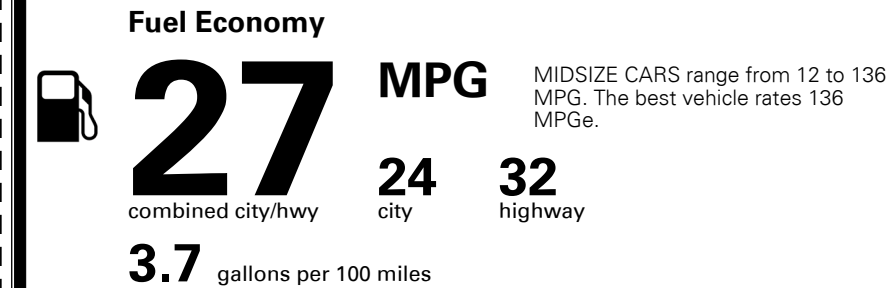

TOTAL ADDITIONAL WEIGHT: 16.1

EPA DOT Fuel Economy and Environment

Gasoline Vehicle

You save \$0
 in fuel costs over 5 years compared to the average new vehicle.

Annual fuel cost \$1,500

Actual results will vary for many reasons, including driving conditions and how you drive and maintain your vehicle. The average new vehicle gets 27 MPG and costs \$7,500 to fuel over 5 years. Cost estimates are based on 15,000 miles per year at \$ 2.70 per gallon. MPGe is miles per gasoline gallon equivalent. Vehicle emissions are a significant cause of climate change and smog.