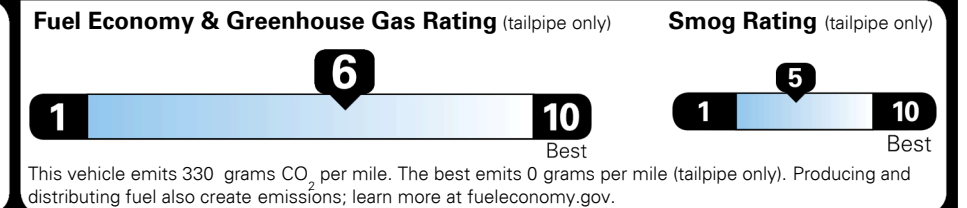

TOTAL ADDITIONAL WEIGHT: 16.1

EPA DOT Fuel Economy and Environment

Gasoline Vehicle

You save \$0
 in fuel costs over 5 years compared to the average new vehicle.

Annual fuel cost \$1,500

Actual results will vary for many reasons, including driving conditions and how you drive and maintain your vehicle. The average new vehicle gets 27 MPG and costs \$7,500 to fuel over 5 years. Cost estimates are based on 15,000 miles per year at \$ 2.70 per gallon. MPGe is miles per gasoline gallon equivalent. Vehicle emissions are a significant cause of climate change and smog.