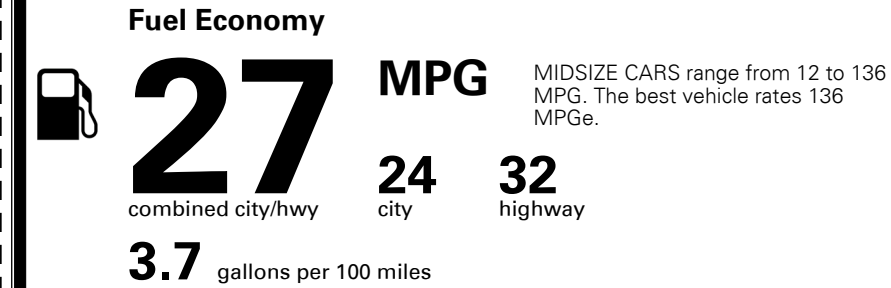

\$ 925.00

TOTAL MANUFACTURER'S SUGGESTED RETAIL PRICE ▶

\$ 26,245.00

TOTAL ADDITIONAL WEIGHT: 7.3

#1 MASS MARKET BRAND IN
 J.D. POWER INITIAL QUALITY,
 5 YEARS IN A ROW.

GIVE IT EVERYTHING

For J.D. Power 2019 award information, go to jdpower.com/awards for more details.

EPA DOT Fuel Economy and Environment

Gasoline Vehicle

You save \$0
 in fuel costs
 over 5 years
 compared to the
 average new vehicle.

Annual fuel cost
\$1,500

Actual results will vary for many reasons, including driving conditions and how you drive and maintain your vehicle. The average new vehicle gets 27 MPG and costs \$7,500 to fuel over 5 years. Cost estimates are based on 15,000 miles per year at \$ 2.70 per gallon. MPGe is miles per gasoline gallon equivalent. Vehicle emissions are a significant cause of climate change and smog.