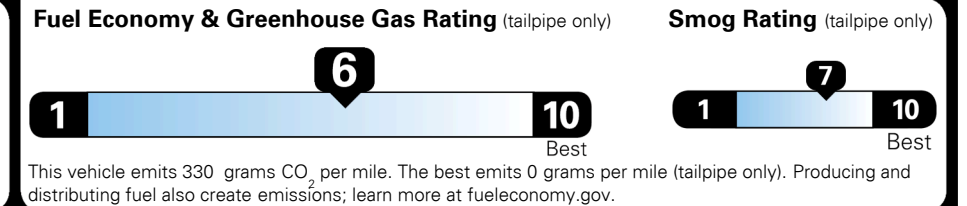

\$ 925.00

TOTAL MANUFACTURER'S SUGGESTED RETAIL PRICE ▶

\$ 26,245.00

TOTAL ADDITIONAL WEIGHT: 7.3

#1 MASS MARKET BRAND IN
 J.D. POWER INITIAL QUALITY,
 5 YEARS IN A ROW.

GIVE IT EVERYTHING

For J.D. Power 2019 award information, go to jdpower.com/awards for more details.

EPA DOT Fuel Economy and Environment

Gasoline Vehicle

You save \$0
 in fuel costs
 over 5 years
 compared to the
 average new vehicle.

Annual fuel cost
\$1,500

Actual results will vary for many reasons, including driving conditions and how you drive and maintain your vehicle. The average new vehicle gets 27 MPG and costs \$7,500 to fuel over 5 years. Cost estimates are based on 15,000 miles per year at \$ 2.70 per gallon. MPGe is miles per gasoline gallon equivalent. Vehicle emissions are a significant cause of climate change and smog.