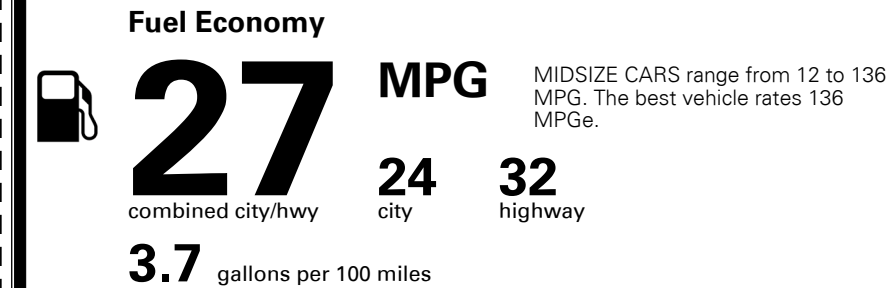

\$ 925.00

TOTAL MANUFACTURER'S SUGGESTED RETAIL PRICE ▶

\$ 26,245.00

TOTAL ADDITIONAL WEIGHT: 7.3

#1 MASS MARKET BRAND IN
 J.D. POWER INITIAL QUALITY,
 5 YEARS IN A ROW.

GIVE IT EVERYTHING

For J.D. Power 2019 award information, go to jdpower.com/awards for more details.

EPA DOT Fuel Economy and Environment

Gasoline Vehicle

You save \$0
 in fuel costs
 over 5 years
 compared to the
 average new vehicle.

Annual fuel cost
\$1,500

Actual results will vary for many reasons, including driving conditions and how you drive and maintain your vehicle. The average new vehicle gets 27 MPG and costs \$7,500 to fuel over 5 years. Cost estimates are based on 15,000 miles per year at \$ 2.70 per gallon. MPGe is miles per gasoline gallon equivalent. Vehicle emissions are a significant cause of climate change and smog.