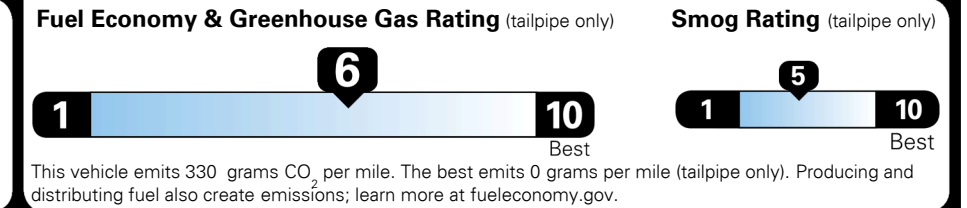

\$ 925.00

TOTAL MANUFACTURER'S SUGGESTED RETAIL PRICE ▶

\$ 26,245.00

TOTAL ADDITIONAL WEIGHT: 7.3

#1 MASS MARKET BRAND IN
 J.D. POWER INITIAL QUALITY,
 5 YEARS IN A ROW.

GIVE IT EVERYTHING

For J.D. Power 2019 award information, go to jdpower.com/awards for more details.

EPA DOT Fuel Economy and Environment

Gasoline Vehicle

You save \$0
 in fuel costs
 over 5 years
 compared to the
 average new vehicle.

Annual fuel cost
\$1,500

Actual results will vary for many reasons, including driving conditions and how you drive and maintain your vehicle. The average new vehicle gets 27 MPG and costs \$7,500 to fuel over 5 years. Cost estimates are based on 15,000 miles per year at \$ 2.70 per gallon. MPGe is miles per gasoline gallon equivalent. Vehicle emissions are a significant cause of climate change and smog.