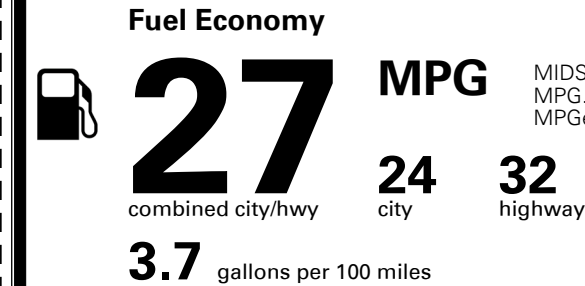

\$1,000.00
 \$95.00
 \$135.00
 \$350.00

MSRP INCLUDING OPTIONS

\$ 26,270.00

INLAND FREIGHT AND HANDLING

\$ 925.00

TOTAL MANUFACTURER'S SUGGESTED RETAIL PRICE ▶

\$ 27,195.00

TOTAL ADDITIONAL WEIGHT: 17.5

EPA DOT Fuel Economy and Environment

Gasoline Vehicle

MIDSIZE CARS range from 12 to 136 MPG. The best vehicle rates 136 MPGe.

You save \$0
 in fuel costs over 5 years compared to the average new vehicle.