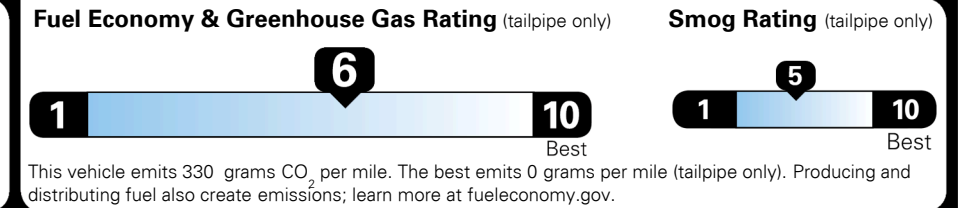

Actual results will vary for many reasons, including driving conditions and how you drive and maintain your vehicle. The average new vehicle gets 27 MPG and costs $7,500 to fuel over 5 years. Cost estimates are based on 15,000 miles per year at $ 2.70 per gallon. MPGe is miles per gasoline gallon equivalent. Vehicle emissions are a significant cause of climate change and smog.

fueleconomy.gov

Calculate personalized estimates and compare vehicles

GOVERNMENT 5-STAR SAFETY RATINGS

Overall Vehicle Score ★ ★ ★ ★ ★
Based on the combined rating of frontal, side and rollover. Should ONLY be compared to other vehicles of similar size and weight.

Frontal Driver ★ ★ ★ ★ ★
Crash Passenger ★ ★ ★ ★ ★
Based on the risk of injury in a frontal impact. Should ONLY be compared to other vehicles of similar size and weight.

Side Front seat ★ ★ ★ ★ ★
Crash Rear seat ★ ★ ★ ★ ★
Star ratings based on the risk of injury in a side impact.

Rollover ★ ★ ★ ★ ★
Star ratings based on the risk of rollover in a single-vehicle crash.

Star ratings range from 1 to 5 stars (★★★★★) with 5 being the highest.
Source: National Highway Traffic Safety Administration (NHTSA).
www.safercar.gov or 1-888-327-4236

Manufacturer's suggested retail price includes Manufacturer's recommended pre-delivery service. License and title fees, state and local taxes and other dealer installed options and accessories are not included in the manufacturer's suggested retail price.

PARTS CONTENT INFORMATION

FOR VEHICLES IN THIS CAR LINE U.S./CANADIAN PARTS CONTENT: 60 %

MAJOR SOURCES OF FOREIGN PARTS: KOREA: 40%

NOTE: PARTS CONTENT DOES NOT INCLUDE FINAL ASSEMBLY, DISTRIBUTION, OR OTHER NON-PARTS COSTS.

FOR THIS VEHICLE FINAL ASSEMBLY POINT: WEST POINT, GA, USA

COUNTRY OF ORIGIN

ENGINE: USA

TRANSMISSION: USA