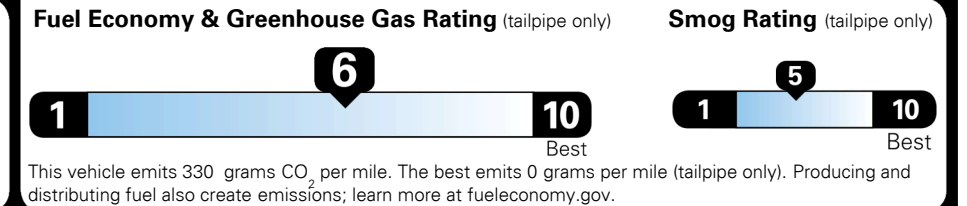

\$ 925.00

TOTAL MANUFACTURER'S SUGGESTED RETAIL PRICE ▶

\$ 26,325.00

TOTAL ADDITIONAL WEIGHT: 14.5

#1 MASS MARKET BRAND IN
 J.D. POWER INITIAL QUALITY,
 5 YEARS IN A ROW.

GIVE IT EVERYTHING

For J.D. Power 2019 award information, go to jdpower.com/awards for more details.

EPA DOT Fuel Economy and Environment

Gasoline Vehicle

You save \$0
 in fuel costs
 over 5 years
 compared to the
 average new vehicle.

Annual fuel cost
\$1,500

Actual results will vary for many reasons, including driving conditions and how you drive and maintain your vehicle. The average new vehicle gets 27 MPG and costs \$7,500 to fuel over 5 years. Cost estimates are based on 15,000 miles per year at \$ 2.70 per gallon. MPGe is miles per gasoline gallon equivalent. Vehicle emissions are a significant cause of climate change and smog.