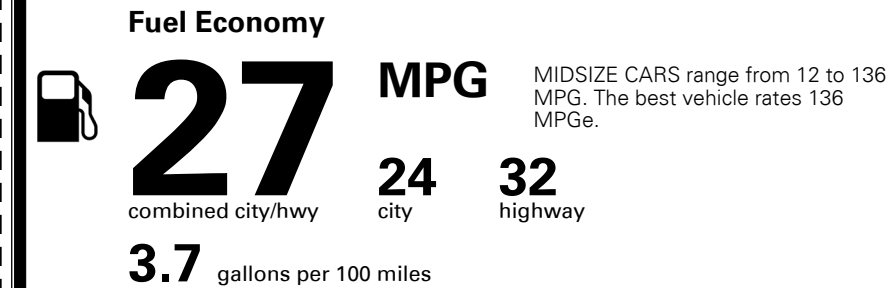

\$ 925.00

TOTAL MANUFACTURER'S SUGGESTED RETAIL PRICE ▶

\$ 26,325.00

TOTAL ADDITIONAL WEIGHT: 14.5

#1 MASS MARKET BRAND IN
 J.D. POWER INITIAL QUALITY,
 5 YEARS IN A ROW.

GIVE IT EVERYTHING

For J.D. Power 2019 award information, go to jdpower.com/awards for more details.

EPA DOT Fuel Economy and Environment

Gasoline Vehicle

You save \$0
 in fuel costs
 over 5 years
 compared to the
 average new vehicle.

Annual fuel cost
\$1,500

Actual results will vary for many reasons, including driving conditions and how you drive and maintain your vehicle. The average new vehicle gets 27 MPG and costs \$7,500 to fuel over 5 years. Cost estimates are based on 15,000 miles per year at \$ 2.70 per gallon. MPGe is miles per gasoline gallon equivalent. Vehicle emissions are a significant cause of climate change and smog.