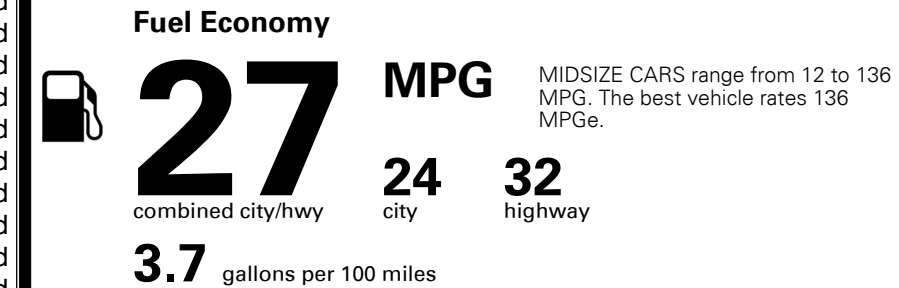

\$135.00

MSRP INCLUDING OPTIONS

\$ 24,825.00

INLAND FREIGHT AND HANDLING

\$ 925.00

TOTAL MANUFACTURER'S SUGGESTED RETAIL PRICE ▶

\$ 25,750.00

TOTAL ADDITIONAL WEIGHT: 7.3

EPA DOT Fuel Economy and Environment

Gasoline Vehicle

You save \$0
 in fuel costs over 5 years compared to the average new vehicle.

Annual fuel cost
\$1,500

Actual results will vary for many reasons, including driving conditions and how you drive and maintain your vehicle. The average new vehicle gets 27 MPG and costs \$7,500 to fuel over 5 years. Cost estimates are based on 15,000 miles per year at \$ 2.70 per gallon. MPGe is miles per gasoline gallon equivalent. Vehicle emissions are a significant cause of climate change and smog.