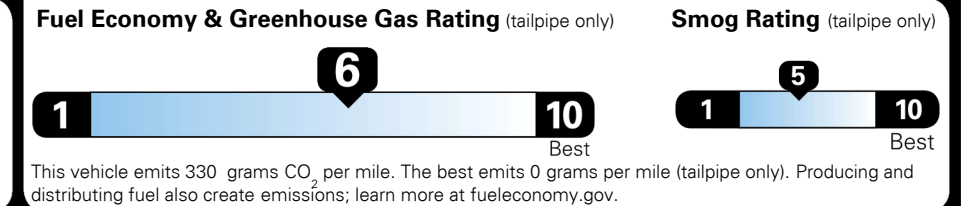

\$135.00

MSRP INCLUDING OPTIONS

\$ 24,825.00

INLAND FREIGHT AND HANDLING

\$ 925.00

TOTAL MANUFACTURER'S SUGGESTED RETAIL PRICE ▶

\$ 25,750.00

TOTAL ADDITIONAL WEIGHT: 7.3

EPA DOT Fuel Economy and Environment

Gasoline Vehicle

You save \$0
 in fuel costs over 5 years compared to the average new vehicle.

Annual fuel cost
\$1,500

Actual results will vary for many reasons, including driving conditions and how you drive and maintain your vehicle. The average new vehicle gets 27 MPG and costs \$7,500 to fuel over 5 years. Cost estimates are based on 15,000 miles per year at \$ 2.70 per gallon. MPGe is miles per gasoline gallon equivalent. Vehicle emissions are a significant cause of climate change and smog.