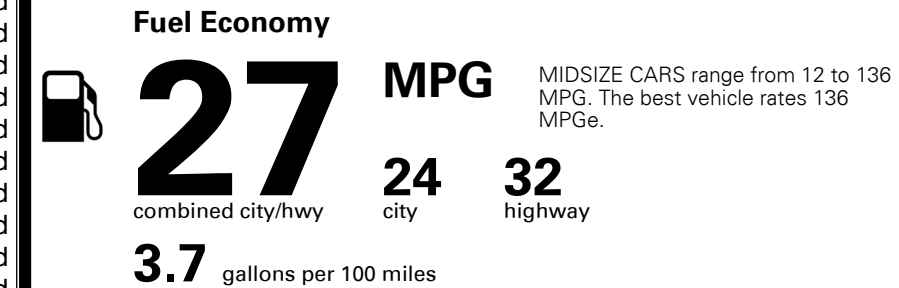

\$135.00
 \$350.00

MSRP INCLUDING OPTIONS

\$ 25,175.00

INLAND FREIGHT AND HANDLING

\$ 925.00

TOTAL MANUFACTURER'S SUGGESTED RETAIL PRICE ▶

\$ 26,100.00

TOTAL ADDITIONAL WEIGHT: 8.7

EPA DOT Fuel Economy and Environment

Gasoline Vehicle

You save \$0
 in fuel costs over 5 years compared to the average new vehicle.

Annual fuel cost \$1,500

Actual results will vary for many reasons, including driving conditions and how you drive and maintain your vehicle. The average new vehicle gets 27 MPG and costs \$7,500 to fuel over 5 years. Cost estimates are based on 15,000 miles per year at \$ 2.70 per gallon. MPGe is miles per gasoline gallon equivalent. Vehicle emissions are a significant cause of climate change and smog.