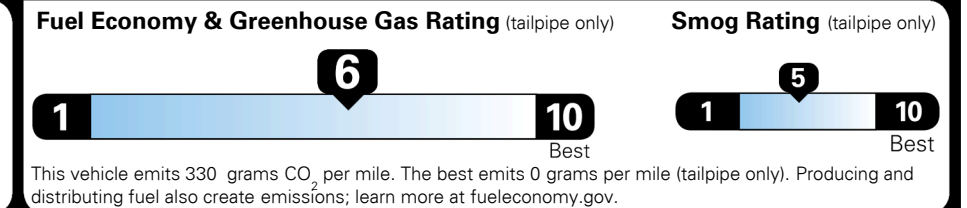

\$135.00
 \$350.00

MSRP INCLUDING OPTIONS

\$ 25,175.00

INLAND FREIGHT AND HANDLING

\$ 925.00

TOTAL MANUFACTURER'S SUGGESTED RETAIL PRICE ▶

\$ 26,100.00

TOTAL ADDITIONAL WEIGHT: 8.7

EPA DOT Fuel Economy and Environment

Gasoline Vehicle

You save \$0
 in fuel costs over 5 years compared to the average new vehicle.

Annual fuel cost \$1,500

Actual results will vary for many reasons, including driving conditions and how you drive and maintain your vehicle. The average new vehicle gets 27 MPG and costs \$7,500 to fuel over 5 years. Cost estimates are based on 15,000 miles per year at \$ 2.70 per gallon. MPGe is miles per gasoline gallon equivalent. Vehicle emissions are a significant cause of climate change and smog.