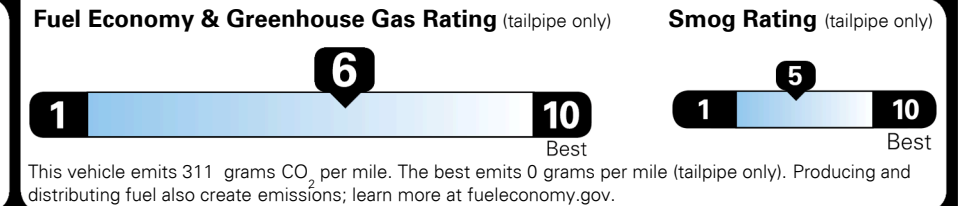

EPA DOT Fuel Economy and Environment

Gasoline Vehicle

Fuel Economy
29 MPG
combined city/hwy
25 MPG city
35 MPG highway
3.4 gallons per 100 miles
MIDSIZE CARS range from 12 to 136 MPG. The best vehicle rates 136 MPGe.

You save $500
in fuel costs over 5 years compared to the average new vehicle.

Annual fuel cost $1,400