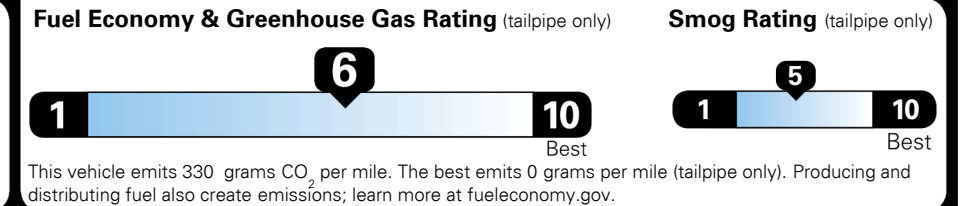

Actual results will vary for many reasons, including driving conditions and how you drive and maintain your vehicle. The average new vehicle gets 27 MPG and costs $7,500 to fuel over 5 years. Cost estimates are based on 15,000 miles per year at $ 2.70 per gallon. MPGe is miles per gasoline gallon equivalent. Vehicle emissions are a significant cause of climate change and smog.

fuelconomy.gov

Calculate personalized estimates and compare vehicles

GOVERNMENT 5-STAR SAFETY RATINGS

Overall Vehicle Score ★★★★★

Based on the combined rating of frontal, side and rollover.
Should ONLY be compared to other vehicles of similar size and weight.

Frontal Driver ★★★★★

Crash Passenger ★★★★★

Based on the risk of injury in a frontal impact.
Should ONLY be compared to other vehicles of similar size and weight.

Side Front seat ★★★★★

Crash Rear seat ★★★★★

Star ratings based on the risk of injury in a side impact.

Rollover ★★★★★

Star ratings based on the risk of rollover in a single-vehicle crash.

Star ratings range from 1 to 5 stars (★★★★★) with 5 being the highest.

Source: National Highway Traffic Safety Administration (NHTSA).

www.safercar.gov or 1-888-327-4236

Manufacturer's suggested retail price includes Manufacturer's recommended pre-delivery service. License and title fees, state and local taxes and other dealer installed options and accessories are not included in the manufacturer's suggested retail price.

PARTS CONTENT INFORMATION

FOR VEHICLES IN THIS CAR
LINE U.S./CANADIAN
PARTS CONTENT: 60 %

MAJOR SOURCES OF
FOREIGN PARTS:
KOREA: 40%

NOTE: PARTS CONTENT DOES
NOT INCLUDE FINAL ASSEMBLY,
DISTRIBUTION, OR OTHER
NON-PARTS COSTS.

FOR THIS VEHICLE
FINAL ASSEMBLY POINT:
WEST POINT, GA, USA

COUNTRY OF ORIGIN

ENGINE: USA

TRANSMISSION: USA