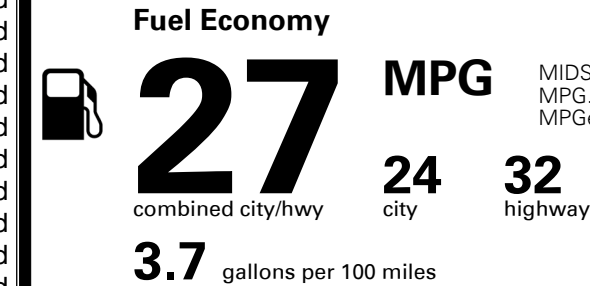

\$95.00
 \$135.00
 \$50.00

MSRP INCLUDING OPTIONS

\$ 24,970.00

INLAND FREIGHT AND HANDLING

\$ 925.00

TOTAL MANUFACTURER'S SUGGESTED RETAIL PRICE ▶

\$ 25,895.00

TOTAL ADDITIONAL WEIGHT: 16.6

EPA DOT Fuel Economy and Environment

Gasoline Vehicle

MIDSIZE CARS range from 12 to 136 MPG. The best vehicle rates 136 MPGe.

You save \$0
 in fuel costs over 5 years compared to the average new vehicle.