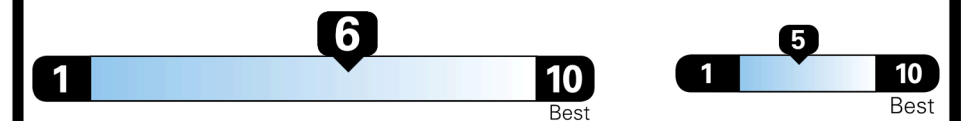

This vehicle emits 330 grams CO₂ per mile. The best emits 0 grams per mile (tailpipe only). Producing and distributing fuel also create emissions; learn more at fueleconomy.gov.

Actual results will vary for many reasons, including driving conditions and how you drive and maintain your vehicle. The average new vehicle gets 27 MPG and costs $7,500 to fuel over 5 years. Cost estimates are based on 15,000 miles per year at $ 2.70 per gallon. MPGe is miles per gasoline gallon equivalent. Vehicle emissions are a significant cause of climate change and smog.

fueleconomy.gov

Calculate personalized estimates and compare vehicles

GOVERNMENT 5-STAR SAFETY RATINGS

Overall Vehicle Score ★★★★★

Based on the combined rating of frontal, side and rollover. Should ONLY be compared to other vehicles of similar size and weight.

Frontal Driver ★★★★★

Crash Passenger ★★★★★

Based on the risk of injury in a frontal impact. Should ONLY be compared to other vehicles of similar size and weight.

Side Front seat ★★★★★

Crash Rear seat ★★★★★

Star ratings based on the risk of injury in a side impact.

Rollover ★★★★★

Star ratings based on the risk of rollover in a single-vehicle crash.

Star ratings range from 1 to 5 stars (★★★★★) with 5 being the highest.

Source: National Highway Traffic Safety Administration (NHTSA).

www.safercar.gov or 1-888-327-4236

Manufacturer's suggested retail price includes Manufacturer's recommended pre-delivery service. License and title fees, state and local taxes and other dealer installed options and accessories are not included in the manufacturer's suggested retail price.

PARTS CONTENT INFORMATION

FOR VEHICLES IN THIS CAR LINE U.S./CANADIAN PARTS CONTENT: 60 %

MAJOR SOURCES OF FOREIGN PARTS: KOREA: 40%

NOTE: PARTS CONTENT DOES NOT INCLUDE FINAL ASSEMBLY, DISTRIBUTION, OR OTHER NON-PARTS COSTS.

FOR THIS VEHICLE FINAL ASSEMBLY POINT: WEST POINT, GA, USA

COUNTRY OF ORIGIN

ENGINE: USA

TRANSMISSION: USA