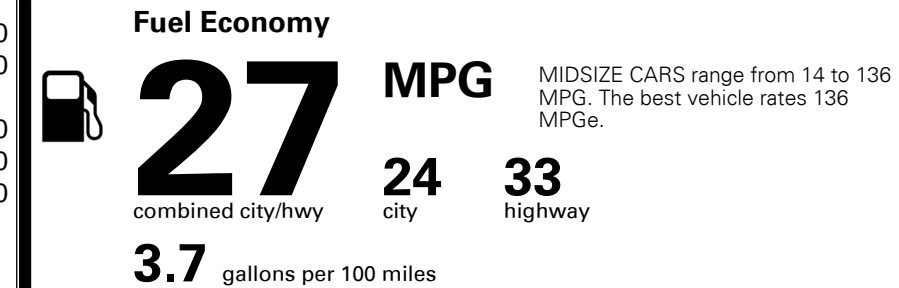

EXTERIOR
Outside Mirrors w/ LED Turn Signal Indicators
Single Projection Headlights w/ LED DRL

WARRANTY
10 Year/100,000 Mile Limited Powertrain Warranty
5 Year/60,000 Mile Limited Basic Warranty
5 Year/60,000 Mile Roadside Assistance
*Ask dealer for details

MANUFACTURER'S SUGGESTED RETAIL PRICE ▶

$ 22,990.00

ADDITIONAL INSTALLED EQUIPMENT:
(In addition to or in place of standard features)
Snow White Pearl Paint $495.00
LX Wheel & Tire Upgrade $500.00
- 17" Alloy Wheels and Tires $75.00
Rear Bumper Applique $130.00
Carpeted Floor Mats $110.00
Door Sill Applique

MSRP INCLUDING OPTIONS

$ 24,300.00

INLAND FREIGHT AND HANDLING

$ 925.00

TOTAL MANUFACTURER'S SUGGESTED RETAIL PRICE ▶

$ 25,225.00

TOTAL ADDITIONAL WEIGHT: 8.4

EPA DOT Fuel Economy and Environment

Gasoline Vehicle

You save $0
in fuel costs over 5 years compared to the average new vehicle.

Annual fuel cost
$1,400