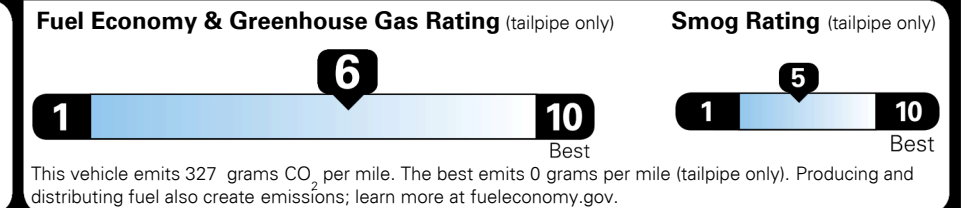

Actual results will vary for many reasons, including driving conditions and how you drive and maintain your vehicle. The average new vehicle gets 27 MPG and costs $7,000 to fuel over 5 years. Cost estimates are based on 15,000 miles per year at $ 2.55 per gallon. MPGe is miles per gasoline gallon equivalent. Vehicle emissions are a significant cause of climate change and smog.

fueleconomy.gov

Calculate personalized estimates and compare vehicles

GOVERNMENT 5-STAR SAFETY RATINGS

Overall Vehicle Score ★ ★ ★ ★ ★

Based on the combined rating of frontal, side and rollover. Should ONLY be compared to other vehicles of similar size and weight.

Frontal Driver ★ ★ ★ ★ ★

Crash Passenger ★ ★ ★ ★ ★

Based on the risk of injury in a frontal impact. Should ONLY be compared to other vehicles of similar size and weight.

Side Front seat ★ ★ ★ ★ ★

Crash Rear seat ★ ★ ★ ★ ★

Star ratings based on the risk of injury in a side impact.

Rollover ★ ★ ★ ★ ★

Star ratings based on the risk of rollover in a single-vehicle crash.

Star ratings range from 1 to 5 stars (★★★★★) with 5 being the highest.

Source: National Highway Traffic Safety Administration (NHTSA).

www.safercar.gov or 1-888-327-4236

Manufacturer's suggested retail price includes Manufacturer's recommended pre-delivery service. License and title fees, state and local taxes and other dealer installed options and accessories are not included in the manufacturer's suggested retail price.

PARTS CONTENT INFORMATION

FOR VEHICLES IN THIS CAR LINE U.S./CANADIAN PARTS CONTENT: 56 %

MAJOR SOURCES OF FOREIGN PARTS: KOREA: 42%

NOTE: PARTS CONTENT DOES NOT INCLUDE FINAL ASSEMBLY, DISTRIBUTION, OR OTHER NON-PARTS COSTS.

FOR THIS VEHICLE FINAL ASSEMBLY POINT: WEST POINT, GA, USA

COUNTRY OF ORIGIN

ENGINE: USA

TRANSMISSION: USA