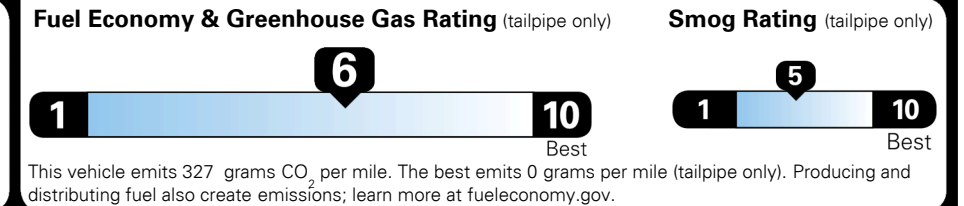

You save $0
in fuel costs over 5 years compared to the average new vehicle.

Annual fuel cost **$1,400**

Actual results will vary for many reasons, including driving conditions and how you drive and maintain your vehicle. The average new vehicle gets 27 MPG and costs $7,000 to fuel over 5 years. Cost estimates are based on 15,000 miles per year at $ 2.55 per gallon. MPGe is miles per gasoline gallon equivalent. Vehicle emissions are a significant cause of climate change and smog.

fueleconomy.gov

Calculate personalized estimates and compare vehicles

GOVERNMENT 5-STAR SAFETY RATINGS

Overall Vehicle Score ★ ★ ★ ★ ★

Based on the combined rating of frontal, side and rollover. Should ONLY be compared to other vehicles of similar size and weight.

Frontal Driver ★ ★ ★ ★ ★

Crash Passenger ★ ★ ★ ★ ★

Based on the risk of injury in a frontal impact. Should ONLY be compared to other vehicles of similar size and weight.

Side Front seat ★ ★ ★ ★ ★

Crash Rear seat ★ ★ ★ ★ ★

Star ratings based on the risk of injury in a side impact.

Rollover ★ ★ ★ ★ ★

Star ratings based on the risk of rollover in a single-vehicle crash.

Star ratings range from 1 to 5 stars (★★★★★) with 5 being the highest.

Source: National Highway Traffic Safety Administration (NHTSA).

www.safercar.gov or 1-888-327-4236

Manufacturer's suggested retail price includes Manufacturer's recommended pre-delivery service. License and title fees, state and local taxes and other dealer installed options and accessories are not included in the manufacturer's suggested retail price.

PARTS CONTENT INFORMATION

FOR VEHICLES IN THIS CAR LINE U.S./CANADIAN PARTS CONTENT: 56 %

MAJOR SOURCES OF FOREIGN PARTS: KOREA: 42%

NOTE: PARTS CONTENT DOES NOT INCLUDE FINAL ASSEMBLY, DISTRIBUTION, OR OTHER NON-PARTS COSTS.

FOR THIS VEHICLE FINAL ASSEMBLY POINT: WEST POINT, GA, USA

COUNTRY OF ORIGIN

ENGINE: USA

TRANSMISSION: USA

TOTAL ADDITIONAL WEIGHT: 8.6