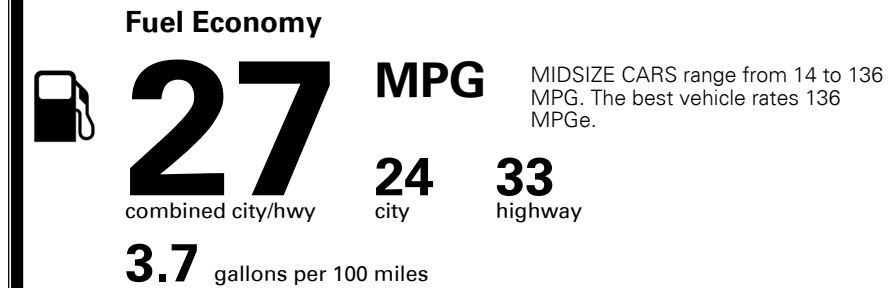

MSRP INCLUDING OPTIONS \$ 25,135.00
 INLAND FREIGHT AND HANDLING \$ 920.00
TOTAL MANUFACTURER'S SUGGESTED RETAIL PRICE ▶ \$ 26,055.00

\$ 22,900.00

EPA DOT Fuel Economy and Environment

Gasoline Vehicle

You save \$0
 in fuel costs over 5 years compared to the average new vehicle.