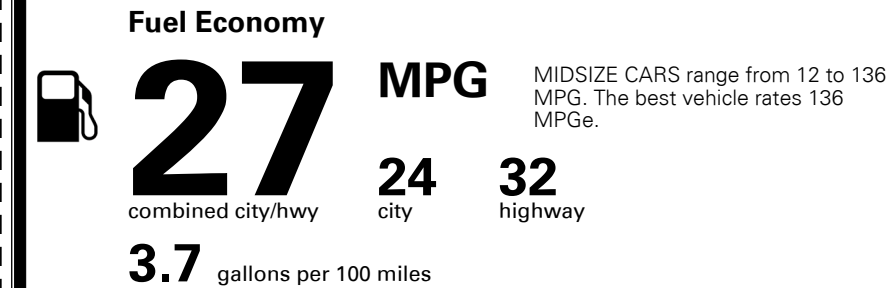

TOTAL MANUFACTURER'S SUGGESTED RETAIL PRICE ▶

\$ 25,800.00

TOTAL ADDITIONAL WEIGHT: 7.8

#1 MASS MARKET BRAND IN
 J.D. POWER INITIAL QUALITY,
 5 YEARS IN A ROW.

GIVE IT EVERYTHING

For J.D. Power 2019 award information, go to jdpower.com/awards for more details.

EPA DOT Fuel Economy and Environment

Gasoline Vehicle

You save \$0
 in fuel costs
 over 5 years
 compared to the
 average new vehicle.

Annual fuel cost
\$1,500

Actual results will vary for many reasons, including driving conditions and how you drive and maintain your vehicle. The average new vehicle gets 27 MPG and costs \$7,500 to fuel over 5 years. Cost estimates are based on 15,000 miles per year at \$ 2.70 per gallon. MPGe is miles per gasoline gallon equivalent. Vehicle emissions are a significant cause of climate change and smog.