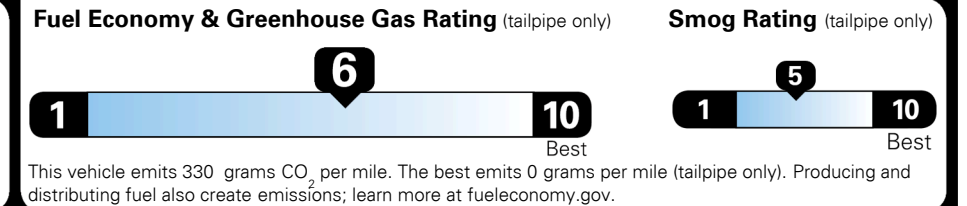

TOTAL MANUFACTURER'S SUGGESTED RETAIL PRICE ▶

\$ 25,800.00

TOTAL ADDITIONAL WEIGHT: 7.8

#1 MASS MARKET BRAND IN
 J.D. POWER INITIAL QUALITY,
 5 YEARS IN A ROW.

GIVE IT EVERYTHING

For J.D. Power 2019 award information, go to jdpower.com/awards for more details.

EPA DOT Fuel Economy and Environment

Gasoline Vehicle

You save \$0
 in fuel costs
 over 5 years
 compared to the
 average new vehicle.

Annual fuel cost
\$1,500

Actual results will vary for many reasons, including driving conditions and how you drive and maintain your vehicle. The average new vehicle gets 27 MPG and costs \$7,500 to fuel over 5 years. Cost estimates are based on 15,000 miles per year at \$ 2.70 per gallon. MPGe is miles per gasoline gallon equivalent. Vehicle emissions are a significant cause of climate change and smog.