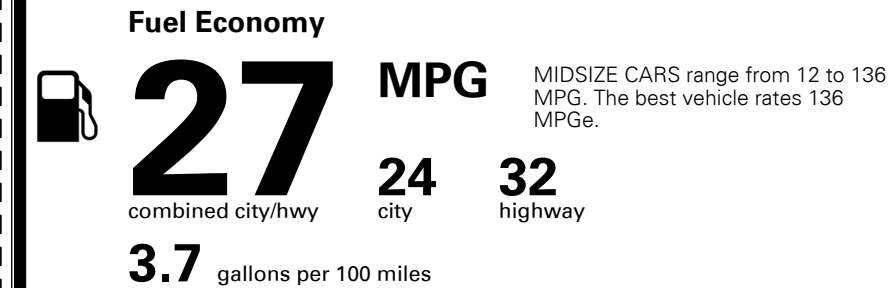

\$ 965.00

TOTAL MANUFACTURER'S SUGGESTED RETAIL PRICE ▶

\$ 26,135.00

TOTAL ADDITIONAL WEIGHT: 16.6

#1 MASS MARKET BRAND IN
 J.D. POWER INITIAL QUALITY,
 5 YEARS IN A ROW.

GIVE IT EVERYTHING

For J.D. Power 2019 award information, go to jdpower.com/awards for more details.

EPA DOT Fuel Economy and Environment

Gasoline Vehicle

You save \$0
 in fuel costs
 over 5 years
 compared to the
 average new vehicle.

Annual fuel cost
\$1,500

Actual results will vary for many reasons, including driving conditions and how you drive and maintain your vehicle. The average new vehicle gets 27 MPG and costs \$7,500 to fuel over 5 years. Cost estimates are based on 15,000 miles per year at \$ 2.70 per gallon. MPGe is miles per gasoline gallon equivalent. Vehicle emissions are a significant cause of climate change and smog.