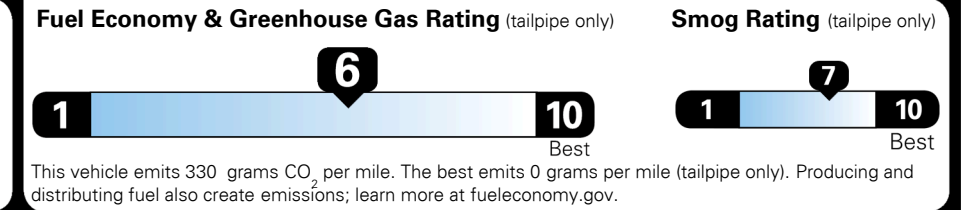

\$ 965.00

TOTAL MANUFACTURER'S SUGGESTED RETAIL PRICE ▶

\$ 26,135.00

TOTAL ADDITIONAL WEIGHT: 16.6

#1 MASS MARKET BRAND IN
 J.D. POWER INITIAL QUALITY,
 5 YEARS IN A ROW.

GIVE IT EVERYTHING

For J.D. Power 2019 award information, go to jdpower.com/awards for more details.

EPA DOT Fuel Economy and Environment

Gasoline Vehicle

You save \$0
 in fuel costs
 over 5 years
 compared to the
 average new vehicle.

Annual fuel cost
\$1,500

Actual results will vary for many reasons, including driving conditions and how you drive and maintain your vehicle. The average new vehicle gets 27 MPG and costs \$7,500 to fuel over 5 years. Cost estimates are based on 15,000 miles per year at \$ 2.70 per gallon. MPGe is miles per gasoline gallon equivalent. Vehicle emissions are a significant cause of climate change and smog.