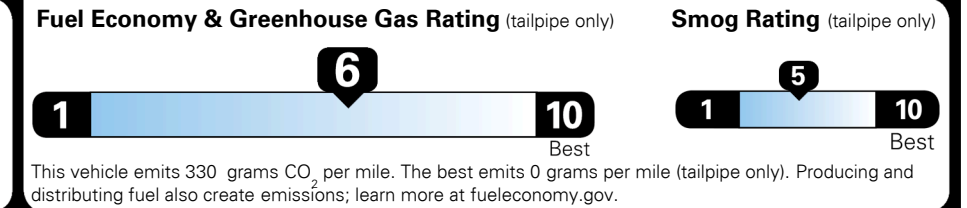

Actual results will vary for many reasons, including driving conditions and how you drive and maintain your vehicle. The average new vehicle gets 27 MPG and costs $7,500 to fuel over 5 years. Cost estimates are based on 15,000 miles per year at $ 2.70 per gallon. MPGe is miles per gasoline gallon equivalent. Vehicle emissions are a significant cause of climate change and smog.

fuel economy.gov

Calculate personalized estimates and compare vehicles

GOVERNMENT 5-STAR SAFETY RATINGS

Overall Vehicle Score ★ ★ ★ ★ ★

Based on the combined rating of frontal, side and rollover.
Should ONLY be compared to other vehicles of similar size and weight.

Frontal Driver ★ ★ ★ ★ ★

Crash Passenger ★ ★ ★ ★ ★

Based on the risk of injury in a frontal impact.
Should ONLY be compared to other vehicles of similar size and weight.

Side Front seat ★ ★ ★ ★ ★

Crash Rear seat ★ ★ ★ ★ ★

Star ratings based on the risk of injury in a side impact.

Rollover ★ ★ ★ ★ ★

Star ratings based on the risk of rollover in a single-vehicle crash.

Star ratings range from 1 to 5 stars (★★★★★) with 5 being the highest.

Source: National Highway Traffic Safety Administration (NHTSA).

www.safercar.gov or 1-888-327-4236

Manufacturer's suggested retail price includes Manufacturer's recommended pre-delivery service. License and title fees, state and local taxes and other dealer installed options and accessories are not included in the manufacturer's suggested retail price.

PARTS CONTENT INFORMATION

FOR VEHICLES IN THIS CAR LINE U.S./CANADIAN PARTS CONTENT: 60 %

MAJOR SOURCES OF FOREIGN PARTS: KOREA: 40%

NOTE: PARTS CONTENT DOES NOT INCLUDE FINAL ASSEMBLY, DISTRIBUTION, OR OTHER NON-PARTS COSTS.

FOR THIS VEHICLE FINAL ASSEMBLY POINT: WEST POINT, GA, USA

COUNTRY OF ORIGIN

ENGINE: USA

TRANSMISSION: USA