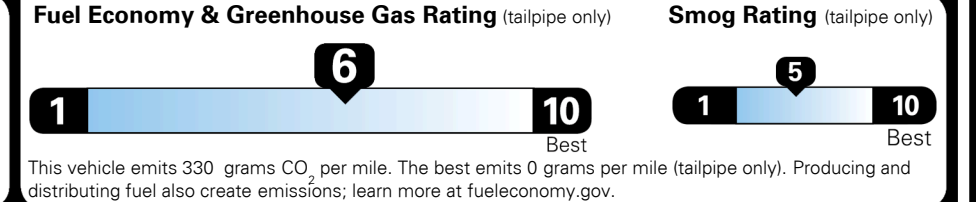

You save $0
in fuel costs over 5 years compared to the average new vehicle.

Annual fuel cost $1,500