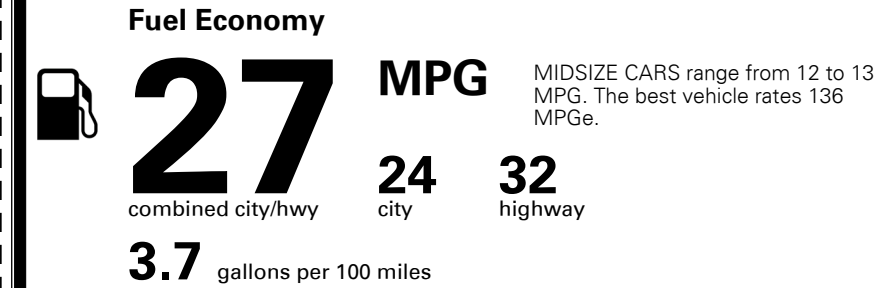

\$1,000.00

\$135.00
 \$50.00

\$ 25,875.00

\$ 925.00

\$ 26,800.00

EPA DOT Fuel Economy and Environment

Gasoline Vehicle

You save \$0
 in fuel costs over 5 years compared to the average new vehicle.