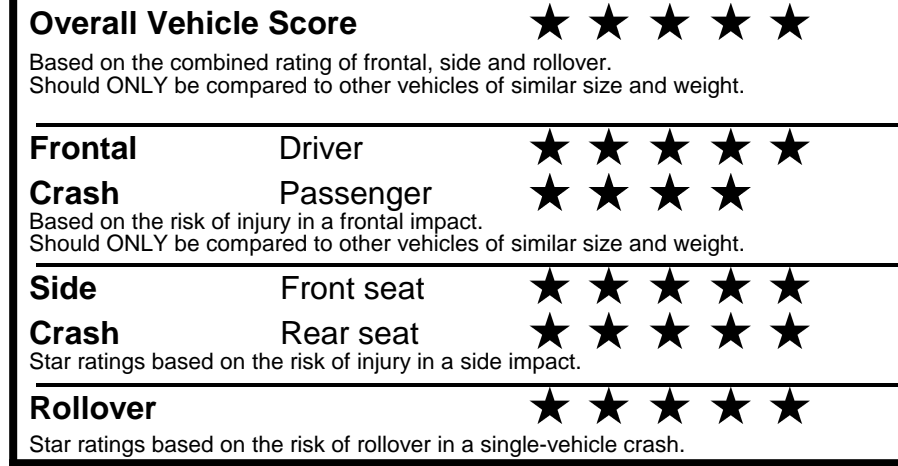

fueleconomy.gov

Calculate personalized estimates and compare vehicles

GOVERNMENT 5-STAR SAFETY RATINGS

Star ratings range from 1 to 5 stars (★★★★★) with 5 being the highest.
 Source: National Highway Traffic Safety Administration (NHTSA).
www.safercar.gov or 1-888-327-4236