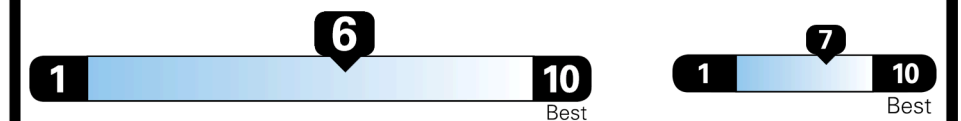

EPA DOT Fuel Economy and Environment

Gasoline Vehicle

Fuel Economy
27 MPG
combined city/hwy
24 MPG
city
32 MPG
highway
3.7 gallons per 100 miles

MIDSIZE CARS range from 12 to 136
MPG. The best vehicle rates 136
MPGe.

You save
$0
in fuel costs
over 5 years
compared to the
average new vehicle.

Annual fuel cost
$1,500

Fuel Economy & Greenhouse Gas Rating (tailpipe only) **Smog Rating** (tailpipe only)