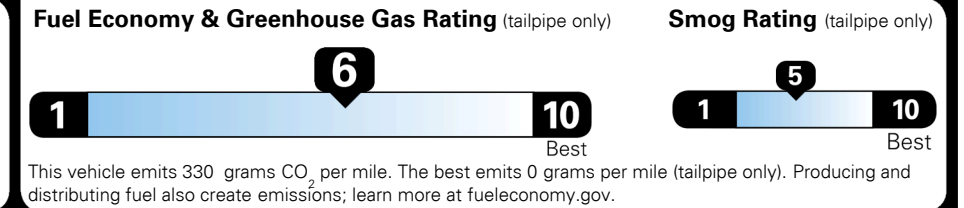

\$495.00
 \$95.00
 \$135.00
 \$80.00

MSRP INCLUDING OPTIONS

\$ 25,495.00

INLAND FREIGHT AND HANDLING

\$ 925.00

TOTAL MANUFACTURER'S SUGGESTED RETAIL PRICE ▶

\$ 26,420.00

TOTAL ADDITIONAL WEIGHT: 23.2

EPA DOT Fuel Economy and Environment

Gasoline Vehicle

You save \$0
 in fuel costs over 5 years compared to the average new vehicle.

Annual fuel cost \$1,500

Actual results will vary for many reasons, including driving conditions and how you drive and maintain your vehicle. The average new vehicle gets 27 MPG and costs \$7,500 to fuel over 5 years. Cost estimates are based on 15,000 miles per year at \$ 2.70 per gallon. MPGe is miles per gasoline gallon equivalent. Vehicle emissions are a significant cause of climate change and smog.