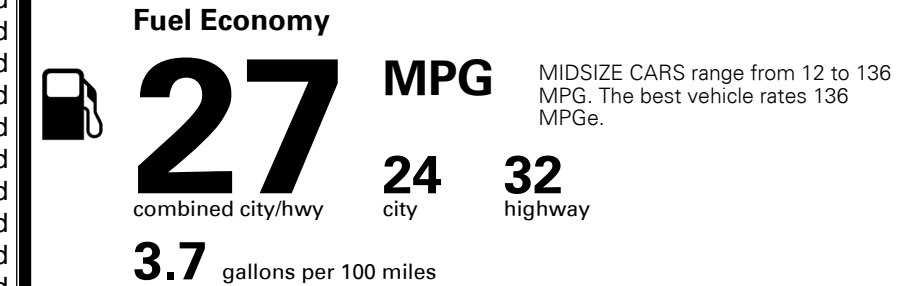

\$495.00
 \$95.00
 \$135.00
 \$80.00

MSRP INCLUDING OPTIONS

\$ 25,495.00

INLAND FREIGHT AND HANDLING

\$ 925.00

TOTAL MANUFACTURER'S SUGGESTED RETAIL PRICE ▶

\$ 26,420.00

TOTAL ADDITIONAL WEIGHT: 23.2

EPA DOT Fuel Economy and Environment

Gasoline Vehicle

You save \$0
 in fuel costs over 5 years compared to the average new vehicle.

Annual fuel cost \$1,500

Actual results will vary for many reasons, including driving conditions and how you drive and maintain your vehicle. The average new vehicle gets 27 MPG and costs \$7,500 to fuel over 5 years. Cost estimates are based on 15,000 miles per year at \$ 2.70 per gallon. MPGe is miles per gasoline gallon equivalent. Vehicle emissions are a significant cause of climate change and smog.