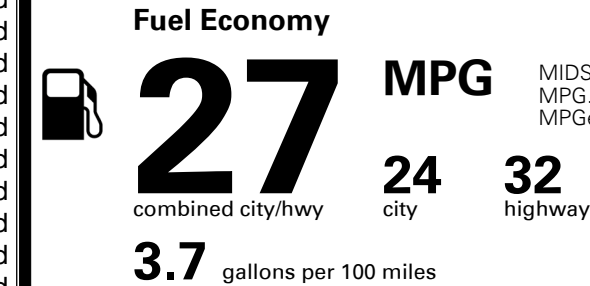

\$ 925.00

TOTAL MANUFACTURER'S SUGGESTED RETAIL PRICE ▶

\$ 26,800.00

EPA DOT Fuel Economy and Environment

Gasoline Vehicle

MIDSIZE CARS range from 12 to 136 MPG. The best vehicle rates 136 MPGe.

You save \$0
 in fuel costs over 5 years compared to the average new vehicle.

Annual fuel cost
\$1,500

Fuel Economy & Greenhouse Gas Rating (tailpipe only) Smog Rating (tailpipe only)

This vehicle emits 330 grams CO₂ per mile. The best emits 0 grams per mile (tailpipe only). Producing and distributing fuel also create emissions; learn more at fueleconomy.gov.