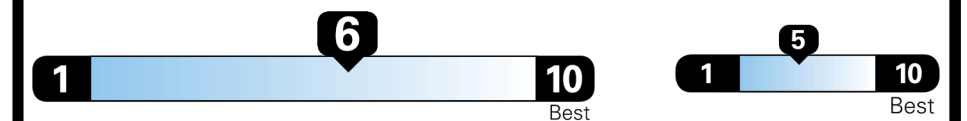

Fuel Economy & Greenhouse Gas Rating (tailpipe only) Smog Rating (tailpipe only)

This vehicle emits 330 grams CO₂ per mile. The best emits 0 grams per mile (tailpipe only). Producing and distributing fuel also create emissions; learn more at fueleconomy.gov.

Actual results will vary for many reasons, including driving conditions and how you drive and maintain your vehicle. The average new vehicle gets 27 MPG and costs $7,500 to fuel over 5 years. Cost estimates are based on 15,000 miles per year at $ 2.70 per gallon. MPGe is miles per gasoline gallon equivalent. Vehicle emissions are a significant cause of climate change and smog.

fueleconomy.gov

Calculate personalized estimates and compare vehicles

GOVERNMENT 5-STAR SAFETY RATINGS

Overall Vehicle Score ★★★★★

Based on the combined rating of frontal, side and rollover. Should ONLY be compared to other vehicles of similar size and weight.

Frontal Driver ★★★★★

Crash Passenger ★★★★★

Based on the risk of injury in a frontal impact. Should ONLY be compared to other vehicles of similar size and weight.

Side Front seat ★★★★★

Crash Rear seat ★★★★★

Star ratings based on the risk of injury in a side impact.

Rollover ★★★★★

Star ratings based on the risk of rollover in a single-vehicle crash.

Star ratings range from 1 to 5 stars (★★★★★) with 5 being the highest.

Source: National Highway Traffic Safety Administration (NHTSA).

www.safercar.gov or 1-888-327-4236

Manufacturer's suggested retail price includes Manufacturer's recommended pre-delivery service. License and title fees, state and local taxes and other dealer installed options and accessories are not included in the manufacturer's suggested retail price.

PARTS CONTENT INFORMATION

FOR VEHICLES IN THIS CAR LINE U.S./CANADIAN PARTS CONTENT: 60 %

MAJOR SOURCES OF FOREIGN PARTS: KOREA: 40%

NOTE: PARTS CONTENT DOES NOT INCLUDE FINAL ASSEMBLY, DISTRIBUTION, OR OTHER NON-PARTS COSTS.

FOR THIS VEHICLE FINAL ASSEMBLY POINT: WEST POINT, GA, USA

COUNTRY OF ORIGIN

ENGINE: USA

TRANSMISSION: USA