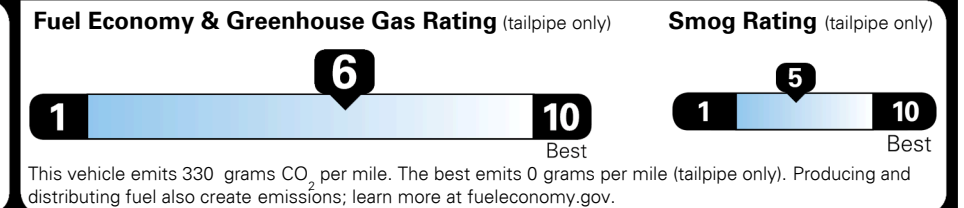

\$1,000.00
 \$135.00

MSRP INCLUDING OPTIONS

\$ 25,825.00

INLAND FREIGHT AND HANDLING

\$ 925.00

TOTAL MANUFACTURER'S SUGGESTED RETAIL PRICE ▶

\$ 26,750.00

TOTAL ADDITIONAL WEIGHT: 7.3

EPA DOT Fuel Economy and Environment

Gasoline Vehicle

You save \$0
 in fuel costs over 5 years compared to the average new vehicle.

Annual fuel cost \$1,500

Actual results will vary for many reasons, including driving conditions and how you drive and maintain your vehicle. The average new vehicle gets 27 MPG and costs \$7,500 to fuel over 5 years. Cost estimates are based on 15,000 miles per year at \$ 2.70 per gallon. MPGe is miles per gasoline gallon equivalent. Vehicle emissions are a significant cause of climate change and smog.