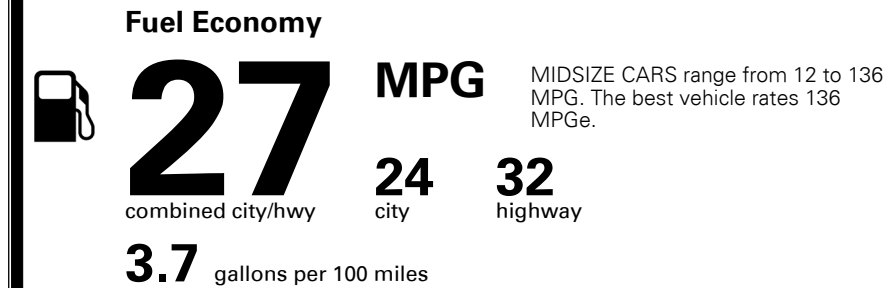

\$1,000.00
 \$135.00

MSRP INCLUDING OPTIONS

\$ 25,825.00

INLAND FREIGHT AND HANDLING

\$ 925.00

TOTAL MANUFACTURER'S SUGGESTED RETAIL PRICE ▶

\$ 26,750.00

TOTAL ADDITIONAL WEIGHT: 7.3

EPA DOT Fuel Economy and Environment

Gasoline Vehicle

You save \$0
 in fuel costs over 5 years compared to the average new vehicle.

Annual fuel cost \$1,500

Actual results will vary for many reasons, including driving conditions and how you drive and maintain your vehicle. The average new vehicle gets 27 MPG and costs \$7,500 to fuel over 5 years. Cost estimates are based on 15,000 miles per year at \$ 2.70 per gallon. MPGe is miles per gasoline gallon equivalent. Vehicle emissions are a significant cause of climate change and smog.