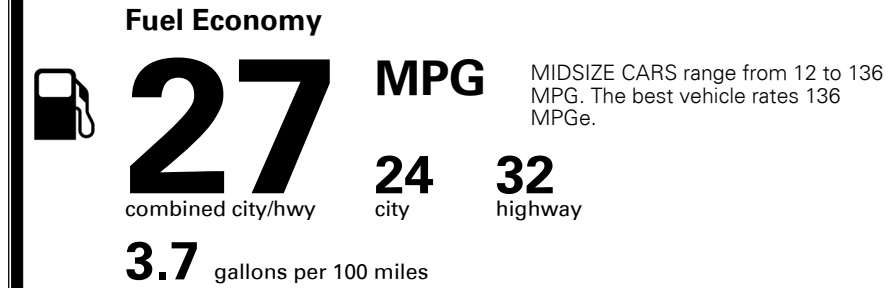

\$1,000.00
 \$135.00
 \$300.00

MSRP INCLUDING OPTIONS

\$ 26,125.00

INLAND FREIGHT AND HANDLING

\$ 925.00

TOTAL MANUFACTURER'S SUGGESTED RETAIL PRICE ▶

\$ 27,050.00

TOTAL ADDITIONAL WEIGHT: 8.0

EPA DOT Fuel Economy and Environment

Gasoline Vehicle

You save \$0
 in fuel costs over 5 years compared to the average new vehicle.

Annual fuel cost \$1,500

Actual results will vary for many reasons, including driving conditions and how you drive and maintain your vehicle. The average new vehicle gets 27 MPG and costs \$7,500 to fuel over 5 years. Cost estimates are based on 15,000 miles per year at \$ 2.70 per gallon. MPGe is miles per gasoline gallon equivalent. Vehicle emissions are a significant cause of climate change and smog.