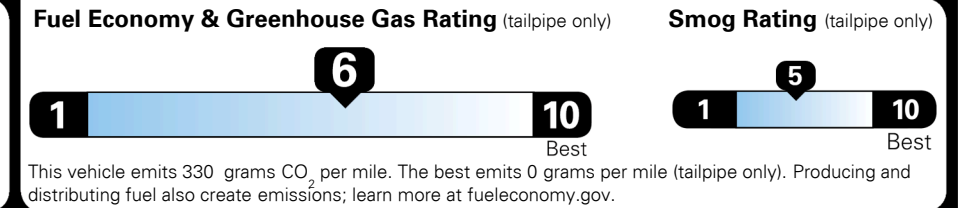

\$1,000.00
 \$135.00
 \$300.00

MSRP INCLUDING OPTIONS

\$ 26,125.00

INLAND FREIGHT AND HANDLING

\$ 925.00

TOTAL MANUFACTURER'S SUGGESTED RETAIL PRICE ▶

\$ 27,050.00

TOTAL ADDITIONAL WEIGHT: 8.0

EPA DOT Fuel Economy and Environment

Gasoline Vehicle

You save \$0
 in fuel costs over 5 years compared to the average new vehicle.

Annual fuel cost \$1,500

Actual results will vary for many reasons, including driving conditions and how you drive and maintain your vehicle. The average new vehicle gets 27 MPG and costs \$7,500 to fuel over 5 years. Cost estimates are based on 15,000 miles per year at \$ 2.70 per gallon. MPGe is miles per gasoline gallon equivalent. Vehicle emissions are a significant cause of climate change and smog.