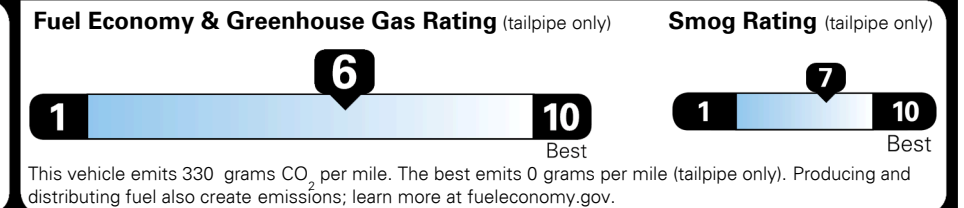

Actual results will vary for many reasons, including driving conditions and how you drive and maintain your vehicle. The average new vehicle gets 27 MPG and costs $7,500 to fuel over 5 years. Cost estimates are based on 15,000 miles per year at $ 2.70 per gallon. MPGe is miles per gasoline gallon equivalent. Vehicle emissions are a significant cause of climate change and smog.

fueleconomy.gov

Calculate personalized estimates and compare vehicles

GOVERNMENT 5-STAR SAFETY RATINGS

Overall Vehicle Score ★ ★ ★ ★ ★

Based on the combined rating of frontal, side and rollover. Should ONLY be compared to other vehicles of similar size and weight.

Frontal Driver ★ ★ ★ ★ ★

Crash Passenger ★ ★ ★ ★ ★

Based on the risk of injury in a frontal impact. Should ONLY be compared to other vehicles of similar size and weight.

Side Front seat ★ ★ ★ ★ ★

Crash Rear seat ★ ★ ★ ★ ★

Star ratings based on the risk of injury in a side impact.

Rollover ★ ★ ★ ★ ★

Star ratings based on the risk of rollover in a single-vehicle crash.

Star ratings range from 1 to 5 stars (★★★★★) with 5 being the highest.

Source: National Highway Traffic Safety Administration (NHTSA).

www.safercar.gov or 1-888-327-4236

Manufacturer's suggested retail price includes Manufacturer's recommended pre-delivery service. License and title fees, state and local taxes and other dealer installed options and accessories are not included in the manufacturer's suggested retail price.

PARTS CONTENT INFORMATION

FOR VEHICLES IN THIS CAR LINE U.S./CANADIAN PARTS CONTENT: 60 %

MAJOR SOURCES OF FOREIGN PARTS: KOREA: 40%

NOTE: PARTS CONTENT DOES NOT INCLUDE FINAL ASSEMBLY, DISTRIBUTION, OR OTHER NON-PARTS COSTS.

FOR THIS VEHICLE FINAL ASSEMBLY POINT: WEST POINT, GA, USA

COUNTRY OF ORIGIN

ENGINE: USA

TRANSMISSION: USA