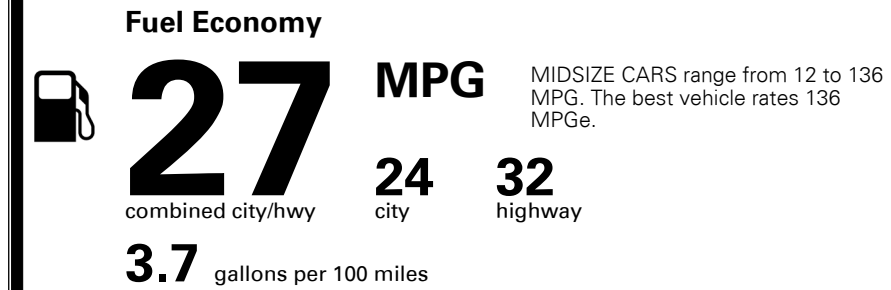

\$495.00
 \$1,000.00

 \$135.00
 \$300.00

MSRP INCLUDING OPTIONS

\$ 26,620.00

INLAND FREIGHT AND HANDLING

\$ 925.00

TOTAL MANUFACTURER'S SUGGESTED RETAIL PRICE ▶

\$ 27,545.00

TOTAL ADDITIONAL WEIGHT: 8.0

EPA DOT Fuel Economy and Environment

Gasoline Vehicle

You save \$0
 in fuel costs over 5 years compared to the average new vehicle.

Annual fuel cost
\$1,500

Actual results will vary for many reasons, including driving conditions and how you drive and maintain your vehicle. The average new vehicle gets 27 MPG and costs \$7,500 to fuel over 5 years. Cost estimates are based on 15,000 miles per year at \$ 2.70 per gallon. MPGe is miles per gasoline gallon equivalent. Vehicle emissions are a significant cause of climate change and smog.