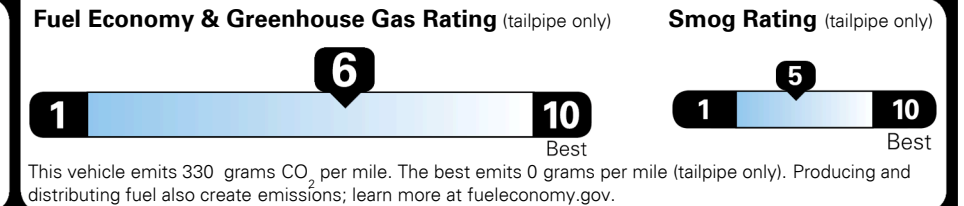

TOTAL ADDITIONAL WEIGHT: 8.0

EPA DOT Fuel Economy and Environment

Gasoline Vehicle

You save \$0
 in fuel costs over 5 years compared to the average new vehicle.

Annual fuel cost
\$1,500

Actual results will vary for many reasons, including driving conditions and how you drive and maintain your vehicle. The average new vehicle gets 27 MPG and costs \$7,500 to fuel over 5 years. Cost estimates are based on 15,000 miles per year at \$ 2.70 per gallon. MPGe is miles per gasoline gallon equivalent. Vehicle emissions are a significant cause of climate change and smog.

fueleconomy.gov

Calculate personalized estimates and compare vehicles

GOVERNMENT 5-STAR SAFETY RATINGS

Overall Vehicle Score ★ ★ ★ ★ ★

Based on the combined rating of frontal, side and rollover. Should ONLY be compared to other vehicles of similar size and weight.