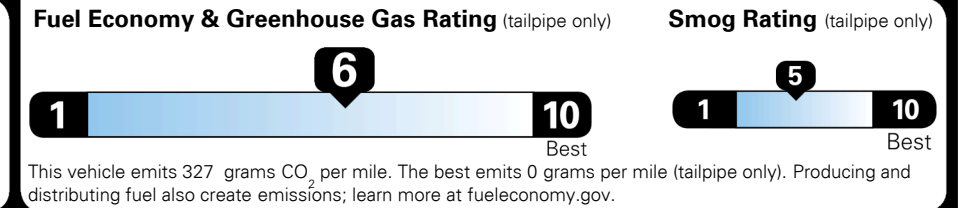

You save $0
in fuel costs over 5 years compared to the average new vehicle.

Annual fuel cost $1,400

Actual results will vary for many reasons, including driving conditions and how you drive and maintain your vehicle. The average new vehicle gets 27 MPG and costs $7,000 to fuel over 5 years. Cost estimates are based on 15,000 miles per year at $ 2.55 per gallon. MPGe is miles per gasoline gallon equivalent. Vehicle emissions are a significant cause of climate change and smog.

fueleconomy.gov

Calculate personalized estimates and compare vehicles

GOVERNMENT 5-STAR SAFETY RATINGS

Overall Vehicle Score ★★★★★
Based on the combined rating of frontal, side and rollover. Should ONLY be compared to other vehicles of similar size and weight.

Frontal Crash Driver Passenger ★★★★★
Based on the risk of injury in a frontal impact. Should ONLY be compared to other vehicles of similar size and weight.

Side Crash Front seat Rear seat ★★★★★
Star ratings based on the risk of injury in a side impact.

Rollover ★★★★★
Star ratings based on the risk of rollover in a single-vehicle crash.

Star ratings range from 1 to 5 stars (★★★★★) with 5 being the highest. Source: National Highway Traffic Safety Administration (NHTSA). www.safercar.gov or 1-888-327-4236

Manufacturer's suggested retail price includes Manufacturer's recommended pre-delivery service. License and title fees, state and local taxes and other dealer installed options and accessories are not included in the manufacturer's suggested retail price.

PARTS CONTENT INFORMATION

FOR VEHICLES IN THIS CAR LINE U.S./CANADIAN PARTS CONTENT: 56 %

MAJOR SOURCES OF FOREIGN PARTS: KOREA: 42%

NOTE: PARTS CONTENT DOES NOT INCLUDE FINAL ASSEMBLY, DISTRIBUTION, OR OTHER NON-PARTS COSTS.

FOR THIS VEHICLE FINAL ASSEMBLY POINT: WEST POINT, GA, USA

COUNTRY OF ORIGIN ENGINE: USA
TRANSMISSION: USA

TOTAL ADDITIONAL WEIGHT: 7.3