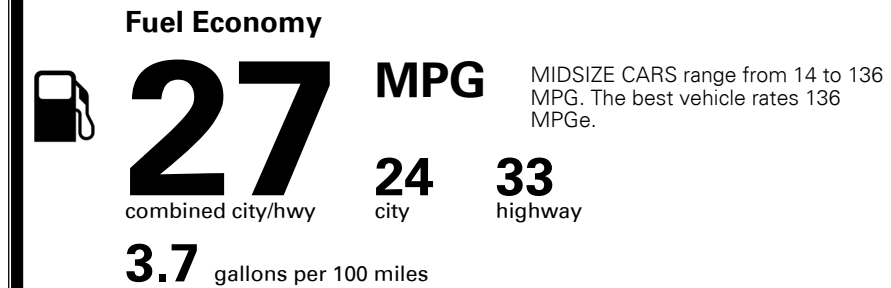

MSRP INCLUDING OPTIONS \$ 26,120.00
 INLAND FREIGHT AND HANDLING \$ 925.00
TOTAL MANUFACTURER'S SUGGESTED RETAIL PRICE ▶ \$ 27,045.00

EPA DOT Fuel Economy and Environment

Gasoline Vehicle

You save \$0
 in fuel costs over 5 years compared to the average new vehicle.