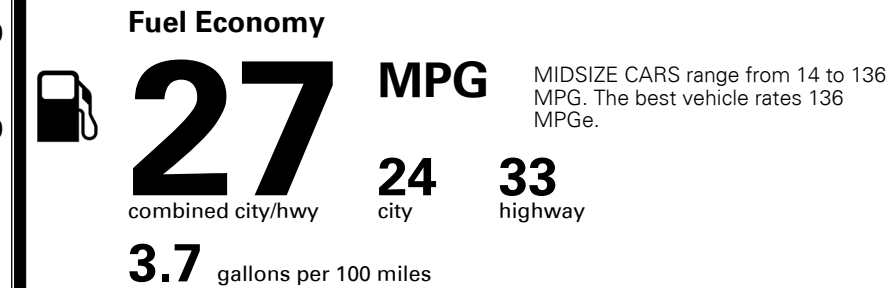

MSRP INCLUDING OPTIONS \$ 26,120.00

INLAND FREIGHT AND HANDLING \$ 925.00

TOTAL MANUFACTURER'S SUGGESTED RETAIL PRICE ▶ \$ 27,045.00

EPA DOT Fuel Economy and Environment

Gasoline Vehicle

You save \$0
 in fuel costs over 5 years compared to the average new vehicle.