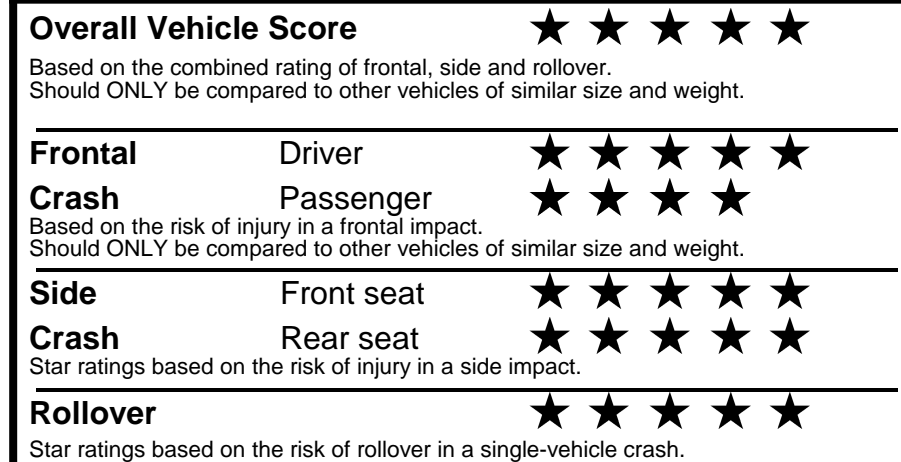

fueleconomy.gov

Calculate personalized estimates and compare vehicles

GOVERNMENT 5-STAR SAFETY RATINGS

Star ratings range from 1 to 5 stars (★★★★★) with 5 being the highest.
 Source: National Highway Traffic Safety Administration (NHTSA).
www.safercar.gov or 1-888-327-4236