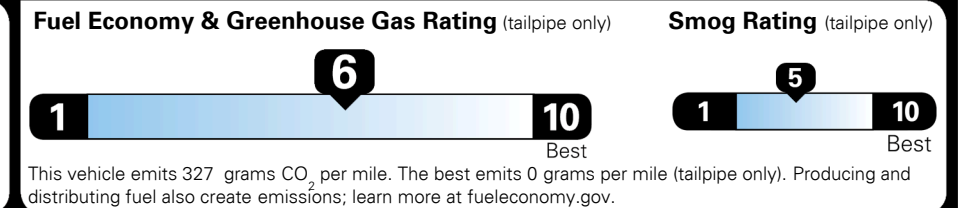

You save $0
in fuel costs over 5 years compared to the average new vehicle.

Annual fuel cost **$1,400**